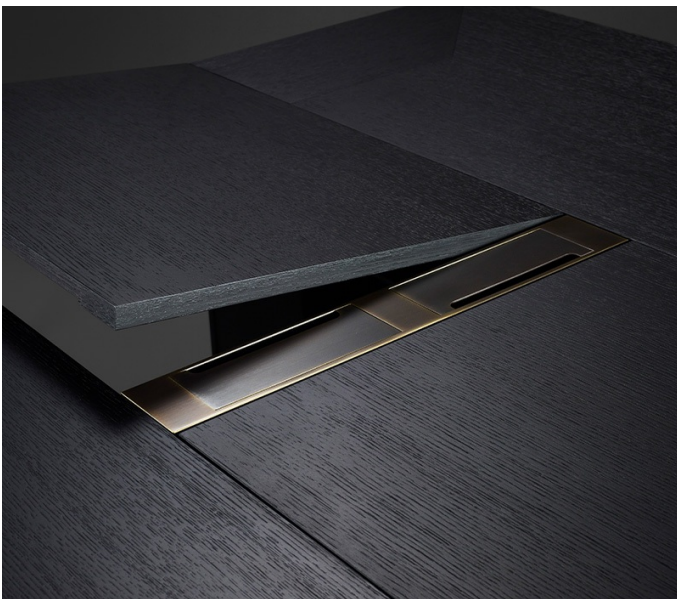

Adelphi

by Romeo Sozzi

Schreibtische / The Sahel Desert Essence / 2022

Adelphi

by Romeo Sozzi

Schreibtische / The Sahel Desert Essence / 2022

Adelphi, a writing desk with a double workspace, designed to perfectly store books published by Adelphi Edizioni. It was born from Romeo Sozzi's great passion for literature.

A perfect play of symmetries, with a concept that can give a symphonic sense to the whole, just like the signature book series of the publishing house.

The black-stained brushed oak finish, whose vein gives the piece materiality to the touch, particularly highlights the colors of the books inside.

In the central part of the desk, made accessible by a drop-down compartment, the most precious books can be placed and stored. The bronze and the leather inserts complete the design.

Adelphi

by Romeo Sozzi

Schreibtische / The Sahel Desert Essence / 2022

Abmessungen