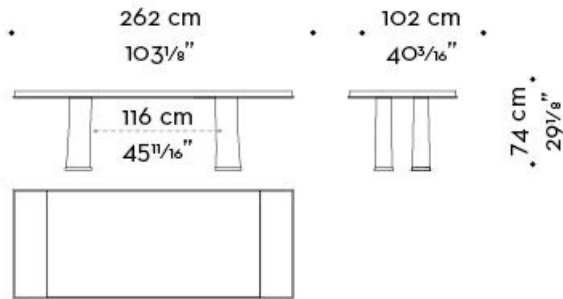

# Andalù

by Romeo Sozzi

Tische

Abmessungen

dimensione piano - 240x100 cm  
top dimension - 94 1/2x39 3/8 inches

dimensione piano - 260x100 cm  
top dimension - 102 3/8x39 3/8 inches

dimensione piano - 300x105 cm  
top dimension - 118 1/8x41 5/16 inches