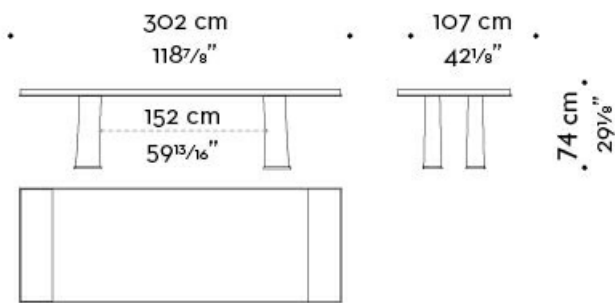

# Andalù

by Romeo Sozzi

Tische

Abmessungen

dimensione piano - 240x100 cm  
top dimension - 94 1/2x39 3/8 inches

dimensione piano - 260x100 cm  
top dimension - 102 3/8x39 3/8 inches

dimensione piano - 300x105 cm  
top dimension - 118 1/8x41 5/16 inches