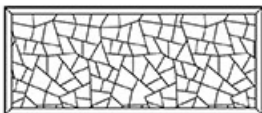

# Andalù

by Romeo Sozzi

Tische

Abmessungen

dimensione piano - 240x100 cm  
top dimension - 94 1/2x39 3/8 inches

dimensione piano - 260x100 cm  
top dimension - 102 3/8x39 3/8 inches

dimensione piano - 300x105 cm  
top dimension - 118 1/8x41 5/16 inches

quadri  
squares

righe lunghe  
long lines