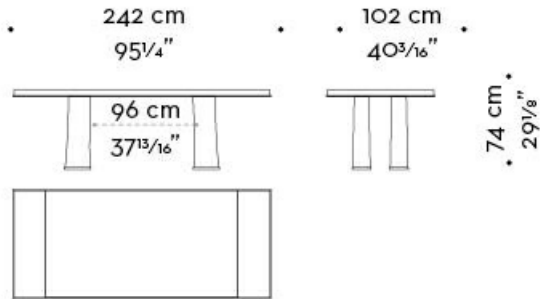

# Andalù

by Romeo Sozzi

Tische

Abmessungen

dimensione piano - 240x100 cm  
top dimension - 94 1/2x39 3/8 inches

dimensione piano - 260x100 cm  
top dimension - 102 3/8x39 3/8 inches

dimensione piano - 300x105 cm  
top dimension - 118 1/8x41 5/16 inches