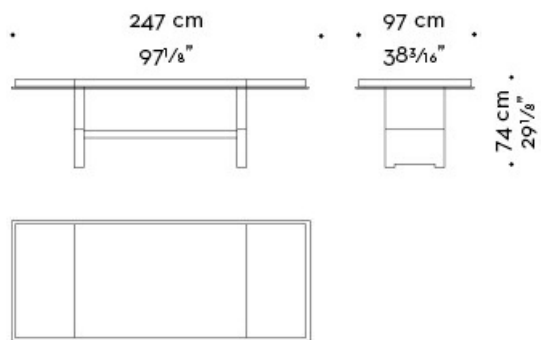

Bamboo

by Romeo Sozzi

Tische

Abmessungen

EXTRA PRICE top profile and legs completely in bronze or nickel

EXTRA PRICE top profile and legs completely in bronze or nickel

EXTRA PRICE top profile and legs completely in bronze or nickel