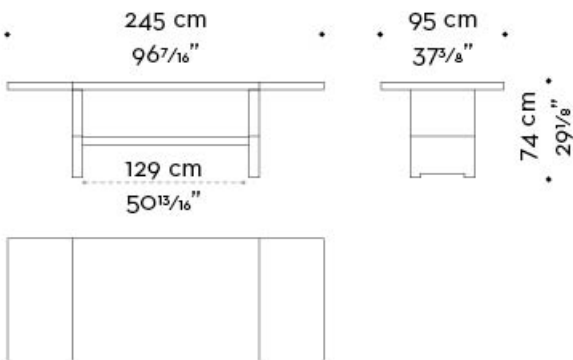

Bamboo

by Romeo Sozzi

Tische

Abmessungen

EXTRA PRICE top profile and legs completely in bronze or nickel

EXTRA PRICE top profile and legs completely in bronze or nickel

EXTRA PRICE top profile and legs completely in bronze or nickel