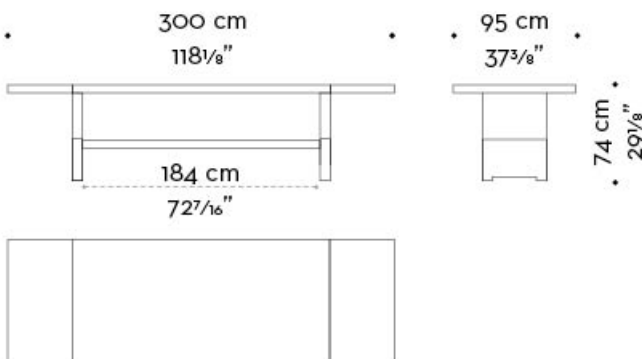

Bamboo

by Romeo Sozzi

Tische

Abmessungen

EXTRA PRICE top profile and legs completely in bronze or nickel

EXTRA PRICE top profile and legs completely in bronze or nickel

EXTRA PRICE top profile and legs completely in bronze or nickel