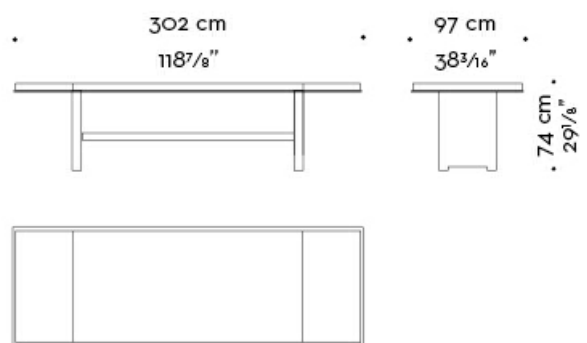

Bamboo

by Romeo Sozzi

Tische

Abmessungen

EXTRA PRICE top profile and legs completely in bronze or nickel

EXTRA PRICE top profile and legs completely in bronze or nickel

EXTRA PRICE top profile and legs completely in bronze or nickel