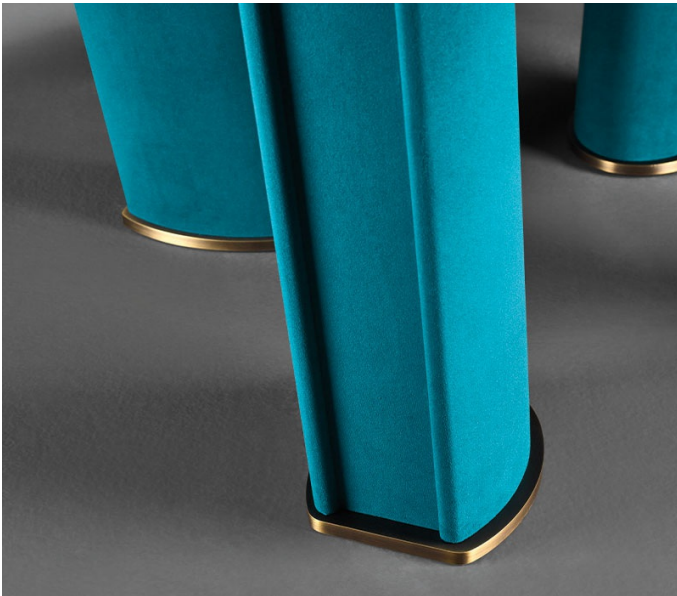

# Bilou Bilou Table

by Romeo Sozzi

Tische / The Sahel Desert Essence / 2022

# Bilou Bilou Table

by Romeo Sozzi

Tische / The Sahel Desert Essence / 2022

Taking inspiration from the iconic Bilou Bilou chair, Promemoria proudly presents Bilou Bilou table. The inspiration comes from the desert landscape, and in particular from the Atacama Desert, in Chile, which blooms every seven years.

The idea for Bilou Bilou table originates from one of these flowers. The legs, characterized by feet in smooth medium bronze and upholstered in fabric, as well as the lower part of the top, recall the flower stem and they raise inclined but strong from the ground in the intent to sustain the flower petals. These are represented by the round top with radial inlays, and the more central one recalls the flower petals.

# Bilou Bilou Table

by Romeo Sozzi

Tische / The Sahel Desert Essence / 2022

Abmessungen