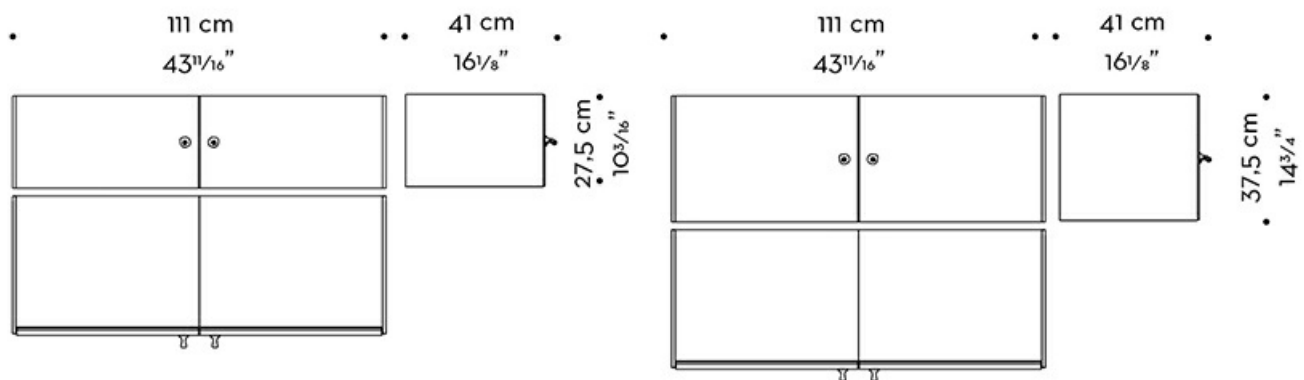

Cora

by Romeo Sozzi

Schränke / Indigo Tales / 2018

accessories