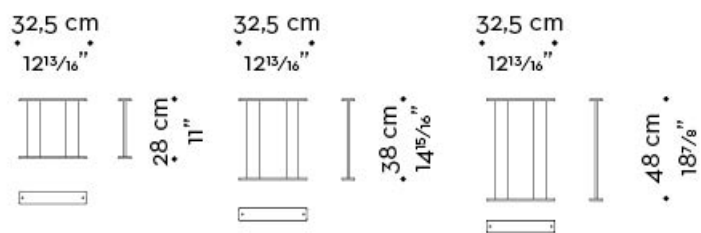

Cora

by Romeo Sozzi

Schränke / Indigo Tales / 2018

Abmessungen

shelf

spacer

foot

Cora