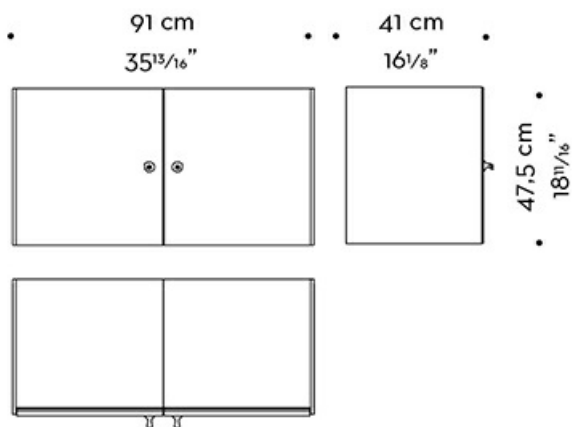

Cora

by Romeo Sozzi

Schränke / Indigo Tales / 2018

accessories