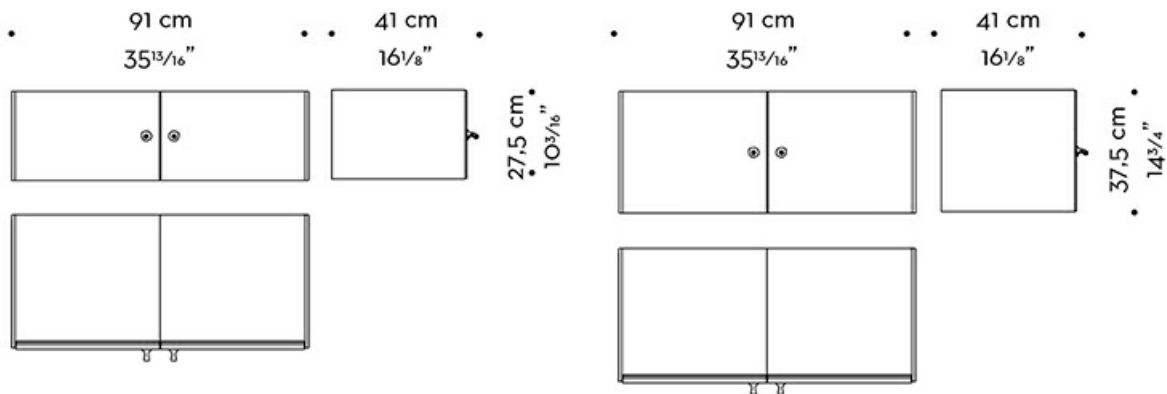

Cora

by Romeo Sozzi

Schränke / Indigo Tales / 2018

accessories