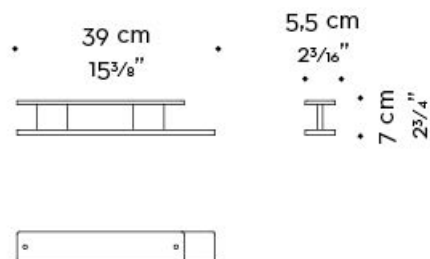

Cora

by Romeo Sozzi

Schränke / Indigo Tales / 2018

Abmessungen

shelf

spacer

foot

Cora