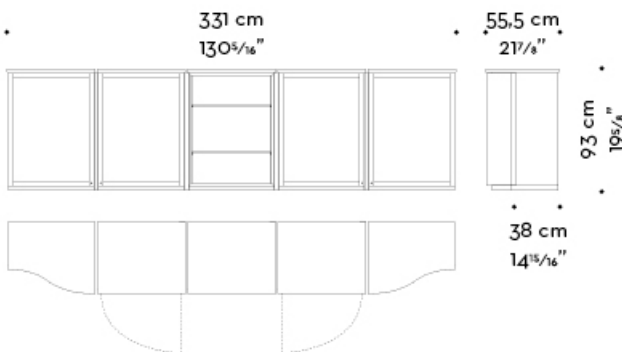

Joseph

by Romeo Sozzi

Schränke / The Atelier of Beauty / 2019

Abmessungen

Joseph

by Romeo Sozzi

Schränke / The Atelier of Beauty / 2019

COMPOSITION 01

397,5×55,5/38×h93 cm - 156¹/₂×21⁷/₈/14¹⁵/₁₆×h36⁵/₈ inches

COMPOSITION 02

331×55,5/38×h93 cm - 130⁵/₁₆×21⁷/₈/14¹⁵/₁₆×h36⁵/₈ inches

COMPOSITION 03

264,5×55,5/38×h93 cm - 104¹/₈×21⁷/₈/14¹⁵/₁₆×h36⁵/₈ inches

Joseph

by Romeo Sozzi

Schränke / The Atelier of Beauty / 2019

COMPOSITION 04

198×55,5/38×h93 cm - 77¹⁵/₁₆×21⁷/₈/14¹⁵/₁₆×h36⁵/₈ inches