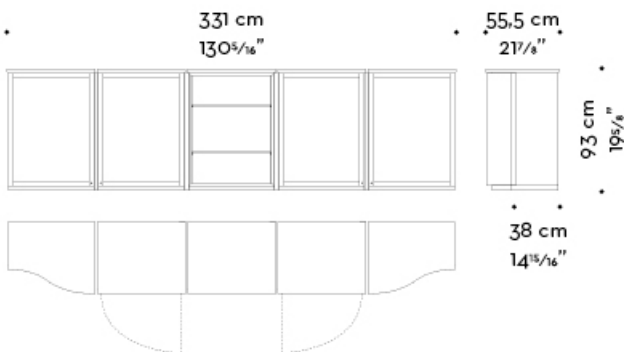

Joseph

by Romeo Sozzi

Schränke / The Atelier of Beauty / 2019

Abmessungen

Joseph

by Romeo Sozzi

Schränke / The Atelier of Beauty / 2019

COMPOSITION 01

397,5×55,5/38×h93 cm - 156¹/₂×21⁷/₈/14¹⁵/₁₆×h36⁵/₈ inches

COMPOSITION 02

331×55,5/38×h93 cm - 130⁵/₁₆×21⁷/₈/14¹⁵/₁₆×h36⁵/₈ inches

COMPOSITION 03

264,5×55,5/38×h93 cm - 104¹/₈×21⁷/₈/14¹⁵/₁₆×h36⁵/₈ inches

Joseph

by Romeo Sozzi

Schränke / The Atelier of Beauty / 2019

COMPOSITION 04

198×55,5/38×h93 cm - 77¹⁵/₁₆×21⁷/₈/14¹⁵/₁₆×h36⁵/₈ inches