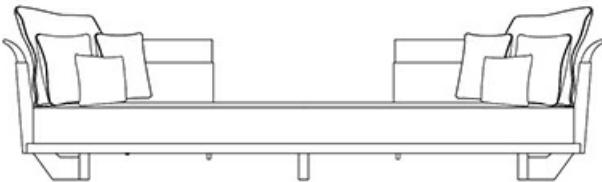

Mod.A

309 cm

121⁵/₈"