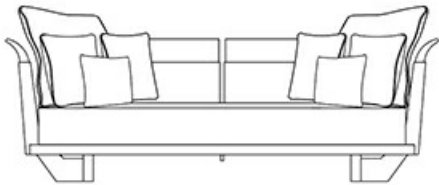

The sofa is available with two and with three seats, with structure in natural, anthracite or antique oak, and bronze details, or completely upholstered in leather. The seat cushion, not removable, has rectangular quilting finished with a sartorial passementerie combined with the fabric chosen for the upholstery. The three-seater sofa with two backrests can be accessorized with a leather and bronze coffee table.

The Komodo sofa is part of a family that includes a chaise longue, footstools and a bed, all sharing the same aesthetic.

Komodo

by Romeo Sozzi

Sofas und Sessel / Milano 2021 / 2021

Abmessungen

Mod.A

218 cm

85¹³/₁₆"