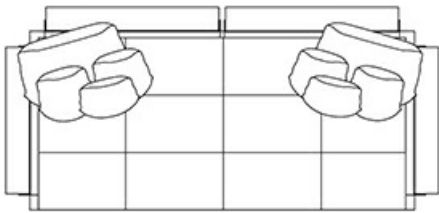

The Komodo sofa is part of a family that includes a chaise longue, footstools and a bed, all sharing the same aesthetic.

Komodo

by Romeo Sozzi

Sofas und Sessel / Milano 2021 / 2021

Abmessungen

Mod.A

218 cm

85¹³/₁₆"