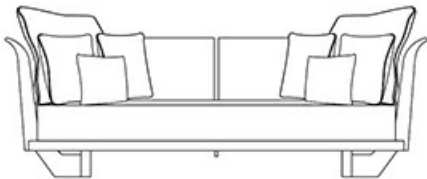

The sofa is available with two and with three seats, with structure in natural, anthracite or antique oak, and bronze details, or completely upholstered in leather. The seat cushion, not removable, has rectangular quilting finished with a sartorial passementerie combined with the fabric chosen for the upholstery. The three-seater sofa with two backrests can be accessorized with a leather and bronze coffee table.

The Komodo sofa is part of a family that includes a chaise longue, footstools and a bed, all sharing the same aesthetic.

Komodo

by Romeo Sozzi

Sofas und Sessel / Milano 2021 / 2021

Abmessungen

Mod.A

218 cm

85¹³/₁₆"

Mod.A

309 cm

121⁵/₈"

Komodo

by Romeo Sozzi

Sofas und Sessel / Milano 2021 / 2021

Mod.A

• 309 cm
121⁵/₈ " •

• 102 cm
40³/₁₆ " •

• 72 cm
28³/₈ " •

Mod.B

• 218 cm
85¹³/₁₆ " •

Komodo

by Romeo Sozzi

Sofas und Sessel / Milano 2021 / 2021

Mod.B