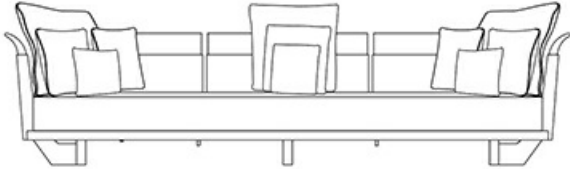

The sofa is available with two and with three seats, with structure in natural, anthracite or antique oak, and bronze details, or completely upholstered in leather. The seat cushion, not removable, has rectangular quilting finished with a sartorial passementerie combined with the fabric chosen for the upholstery. The three-seater sofa with two backrests can be accessorized with a leather and bronze coffee table.

The Komodo sofa is part of a family that includes a chaise longue, footstools and a bed, all sharing the same aesthetic.

Komodo

by Romeo Sozzi

Sofas und Sessel / Milano 2021 / 2021

Abmessungen

Mod.A

218 cm

85¹³/₁₆"

Mod.A

309 cm

121⁵/₈"

Komodo

by Romeo Sozzi

Sofas und Sessel / Milano 2021 / 2021

Mod.A

• 309 cm
121⁵/₈ " •

• 102 cm
40³/₁₆ " •

• 72 cm
28³/₈ " •

Mod.B

• 218 cm
85¹³/₁₆ " •

Komodo

by Romeo Sozzi

Sofas und Sessel / Milano 2021 / 2021

Mod.B