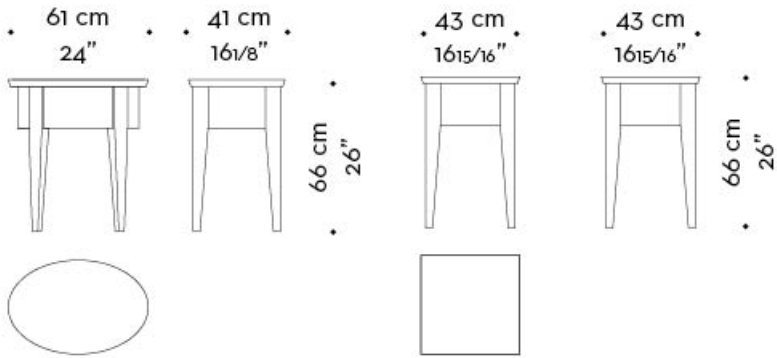

Lierna

by Romeo Sozzi

Outdoor

Abmessungen

small table

console