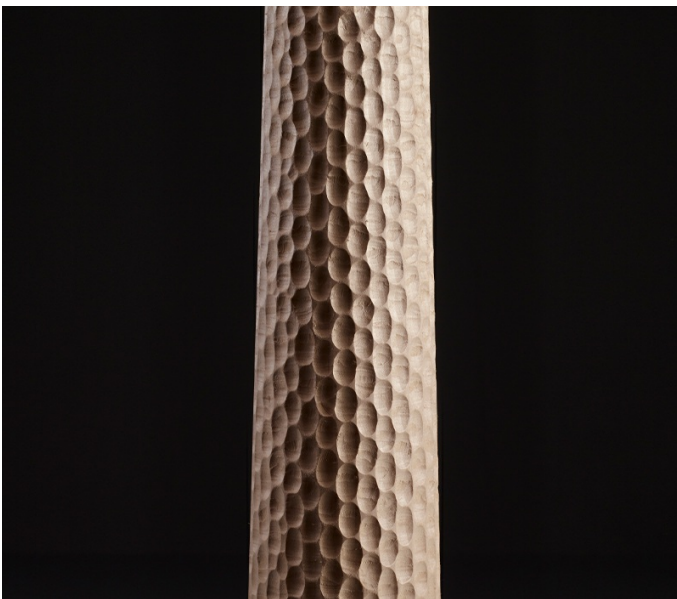

Liocorno

by Romeo Sozzi

Leuchten / The Sahel Desert Essence / 2022

Liocorno

by Romeo Sozzi

Leuchten / The Sahel Desert Essence / 2022

Handmade sculpture

Liocorno is a floor lamp, dedicated to a mythical creature: the Unicorn. The image of this animal dates back to time immemorial and from East to West, many civilizations fantasized about its existence.

The refinement of materials in the structure of solid natural lime wood carved by hand by our master craftsmen make each Liocorno unique and exclusive: there will never be one like the other.

The piece is characterized by a lucid base in smooth dark bronze and by a dimmerable light switch with the innovative ICOSAEDRO LED technology.

The oval lampshade is made of highly customizable fabric: available in cotton, white or ecru silk, linen, rosé linen or verveine linen with hand-sewn edge.

Liocorno

by Romeo Sozzi

Leuchten / The Sahel Desert Essence / 2022