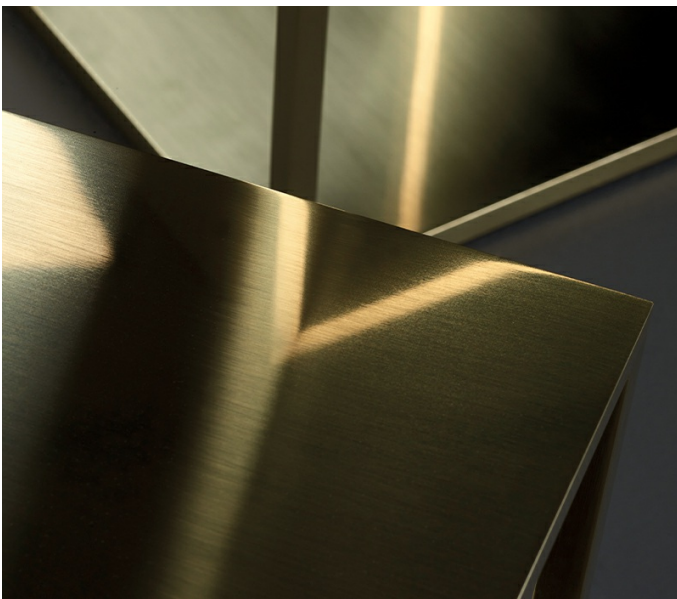

Luccicante

by Romeo Sozzi

Tische / Milano 2021 / 2021

Luccicante

by Romeo Sozzi

Tische / Milano 2021 / 2021

Iridescent reflections

Luccicante, small tables in mirror polished brass. The effect of the finishing, obtained without any chemical treatment, makes the piece vivid: a sculpture whose shade of colour tends to vary over time, sign of an active interaction with the surrounding environment.

Their style, linear and essential, makes Luccicante small tables fit to blend in with diverse styles of tasteful spaces.

Luccicante

by Romeo Sozzi

Tische / Milano 2021 / 2021

Abmessungen