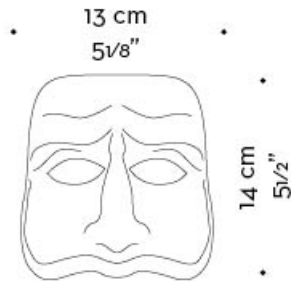

Maschera

by Romeo Sozzi

Outdoor

Abmessungen

ARLECCHINO
12,5×14×sp12 cm
4 15/16×5 1/2×h4 3/4 inches

BRIGHELLA
13×14×sp11,5
5 1/8×5 1/2×h4 1/2 inches

PANTALONE
14×16×sp11
5 1/2×6 5/16×h4 5/16 inches

PULCINELLA
14×14,5×sp17
5 1/2×5 11/16×h6 11/16 inches