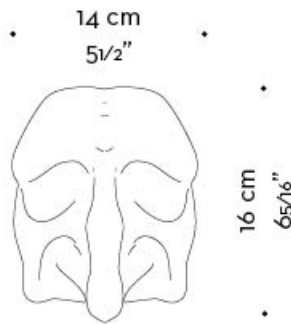

Maschera

by Romeo Sozzi

Outdoor

Abmessungen

ARLECCHINO
12,5×14×sp12 cm
4 15/16×5 1/2×h4 3/4 inches

BRIGHELLA
13×14×sp11,5
5 1/8×5 1/2×h4 1/2 inches

PANTALONE
14×16×sp11
5 1/2×6 5/16×h4 5/16 inches

PULCINELLA
14×14,5×sp17
5 1/2×5 11/16×h6 11/16 inches