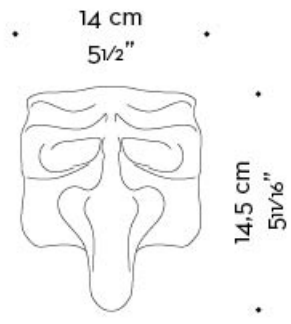

Maschera

by Romeo Sozzi

Outdoor

Abmessungen

ARLECCHINO
12,5×14×sp12 cm
4 15/16×5 1/2×h4 3/4 inches

BRIGHELLA
13×14×sp11,5
5 1/8×5 1/2×h4 1/2 inches

PANTALONE
14×16×sp11
5 1/2×6 5/16×h4 5/16 inches

PULCINELLA
14×14,5×sp17
5 1/2×5 11/16×h6 11/16 inches