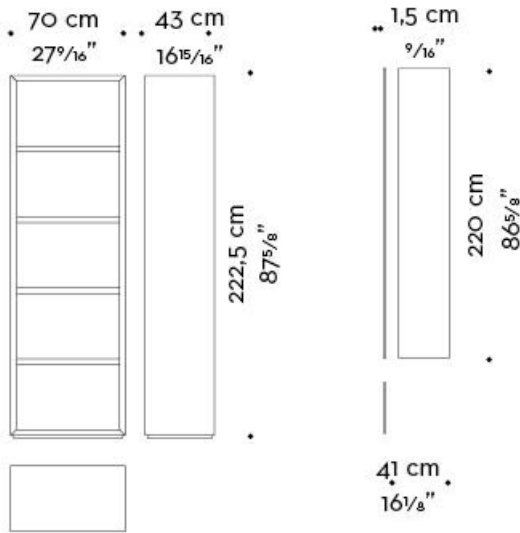

Nightwood

by Davide Sozzi

Schränke / Night Tales / 2016

Abmessungen

unit A-B

spacer

door

chest of drawers