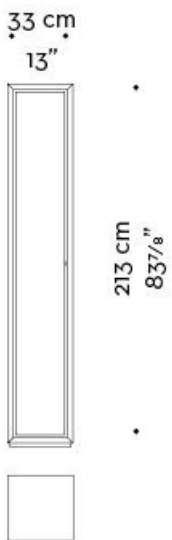

Nightwood

by Davide Sozzi

Schränke / Night Tales / 2016

Abmessungen

unit A-B

spacer

door

chest of drawers