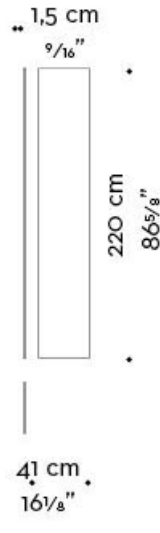

Nightwood

by Davide Sozzi

Schränke / Night Tales / 2016

Abmessungen

unit A-B

spacer

door

chest of drawers