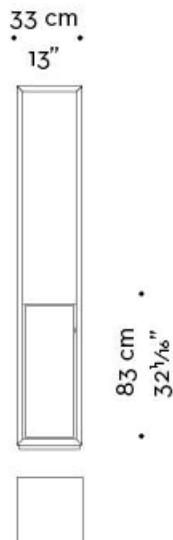

Nightwood

by Davide Sozzi

Schränke / Night Tales / 2016

Abmessungen

unit A-B

spacer

door

chest of drawers