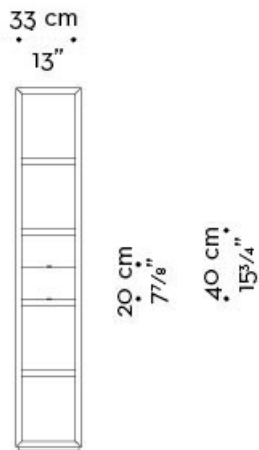

Nightwood

by Davide Sozzi

Schränke / Night Tales / 2016

Abmessungen

unit A-B

spacer

door

chest of drawers