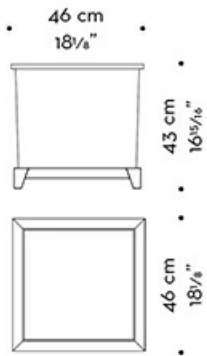

Santos

by Romeo Sozzi

Objekte

Abmessungen

FLOWER BOX

WASTEPAPER BIN

UMBRELLA STAND

VALET TRAY