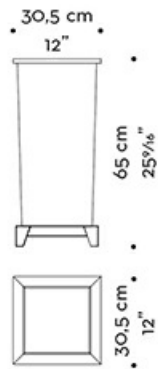

Santos

by Romeo Sozzi

Objekte

Abmessungen

FLOWER BOX

WASTEPAPER BIN

UMBRELLA STAND

VALET TRAY