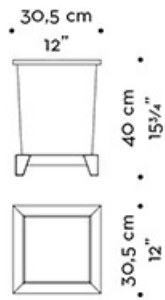

Santos

by Romeo Sozzi

Objekte

Abmessungen

FLOWER BOX

WASTEPAPER BIN

UMBRELLA STAND

VALET TRAY