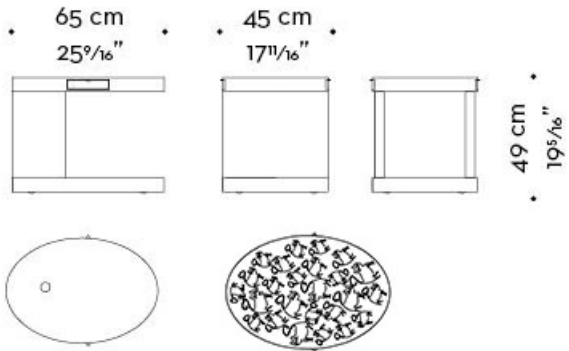

Silvestro

by Romeo Sozzi
Tische / Indigo Tales / 2018

Abmessungen

intarsio "gatti" in amaranto
amaranth "cats" inlay