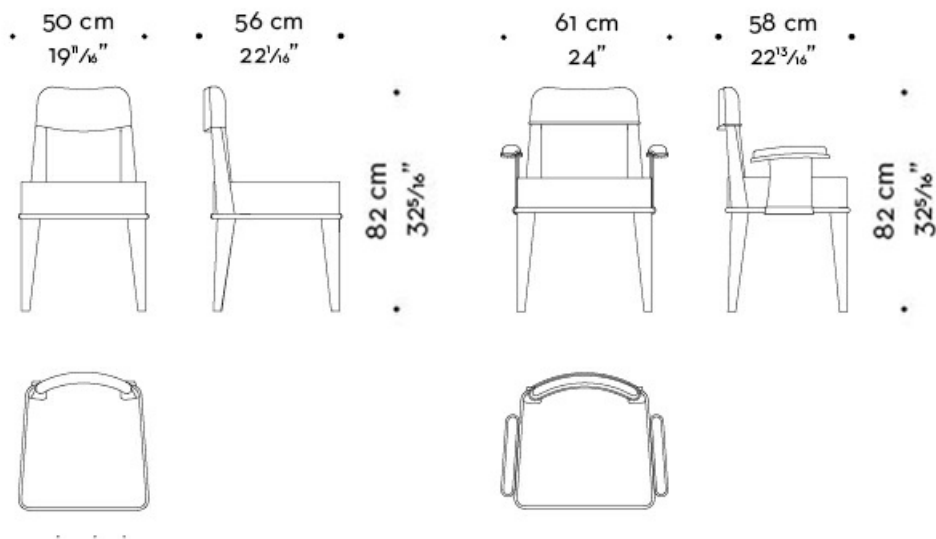

Vespertine

by Romeo Sozzi

Sitzmöbel / Night Tales / 2016

Abmessungen

VESPERTINE

VESPERTINE *large*