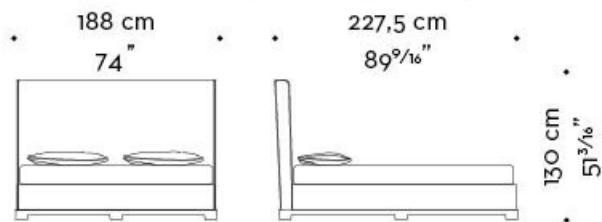

Wanda

by Romeo Sozzi

Betten

Abmessungen

WANDA 02

mod. A
letto-testata bassa - bed-low headboard

mod. B
letto-testata bassa-pediera - bed-low headboard-footboard

mod. C
letto-testata alta - bed-high headboard