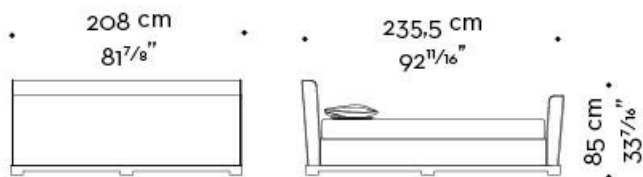

mod. C
letto-testata alta - bed-high headboard

mod. D
letto-testata alta-pediera - bed-high headboard-footboard

Wanda

by Romeo Sozzi

Betten

WANDA 04

mod. A
letto-testata bassa - bed-low headboard

mod. B
letto-testata bassa-pediera - bed-low headboard-footboard