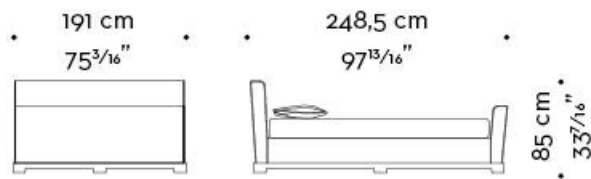

mod. C
letto-testata alta - bed-high headboard

mod. D
letto-testata alta-pediera - bed-high headboard-footboard

Wanda

by Romeo Sozzi

Betten

WANDA *californian king size*

mod. A
letto-testata bassa - bed-low headboard