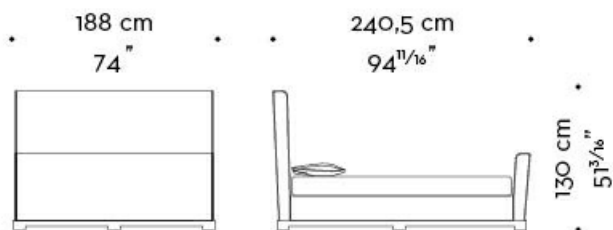

Wanda

by Romeo Sozzi

Betten

Abmessungen

WANDA 02

mod. A
letto-testata bassa - bed-low headboard

mod. B
letto-testata bassa-pediera - bed-low headboard-footboard

mod. C
letto-testata alta - bed-high headboard