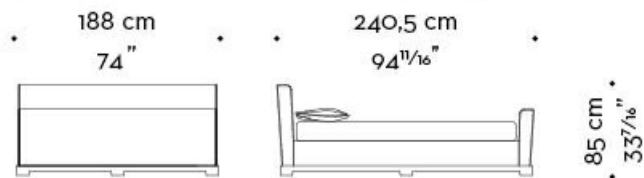

Wanda

by Romeo Sozzi

Betten

Abmessungen

WANDA 02

mod. A
letto-testata bassa - bed-low headboard

mod. B
letto-testata bassa-pediera - bed-low headboard-footboard

mod. C
letto-testata alta - bed-high headboard