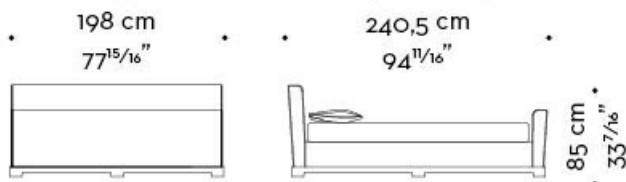

Wanda

by Romeo Sozzi

Betten

Abmessungen

WANDA 02

mod. A
letto-testata bassa - bed-low headboard

mod. B
letto-testata bassa-pediera - bed-low headboard-footboard

mod. C
letto-testata alta - bed-high headboard

mod. D
letto-testata alta-pediera - bed-high headboard-footboard

PROMEMORIA®

Wanda

by Romeo Sozzi

Betten

WANDA 03

mod. A
letto-testata bassa - bed-low headboard

mod. B
letto-testata bassa-pediera - bed-low headboard-footboard