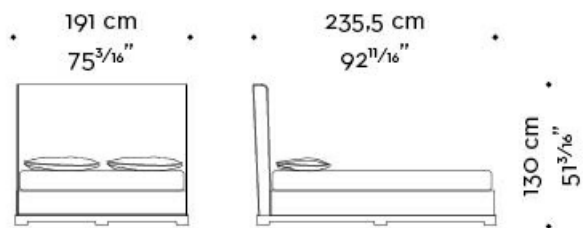

mod. C
letto-testata alta - bed-high headboard