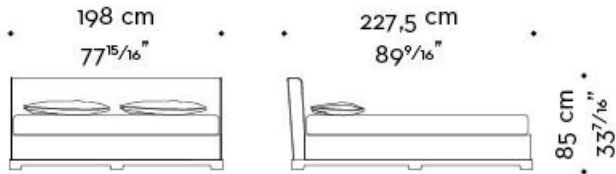

Wanda

by Romeo Sozzi

Betten

Abmessungen

WANDA 02

mod. A
letto-testata bassa - bed-low headboard

mod. B
letto-testata bassa-pediera - bed-low headboard-footboard

mod. C
letto-testata alta - bed-high headboard

mod. D
letto-testata alta-pediera - bed-high headboard-footboard

PROMEMORIA®

Wanda

by Romeo Sozzi

Betten

WANDA 03

mod. A
letto-testata bassa - bed-low headboard

mod. B
letto-testata bassa-pediera - bed-low headboard-footboard