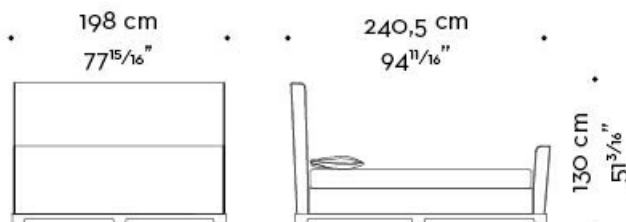

mod. D
letto-testata alta-pediera - bed-high headboard-footboard