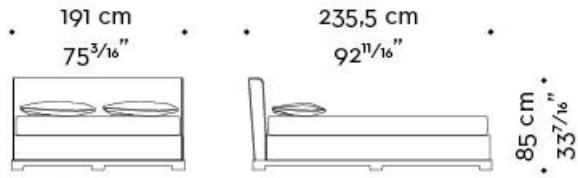

mod. C
letto-testata alta - bed-high headboard

mod. D
letto-testata alta-pediera - bed-high headboard-footboard

Wanda

by Romeo Sozzi

Betten

WANDA *californian king size*

mod. A
letto-testata bassa - bed-low headboard