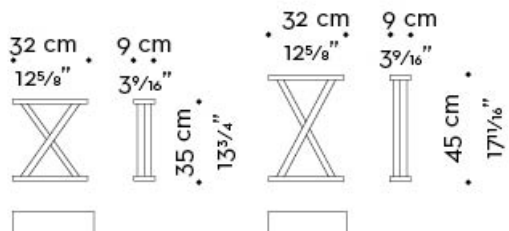

X Libreria

by Romeo Sozzi

Schränke

Abmessungen

shelf

spacer

feet