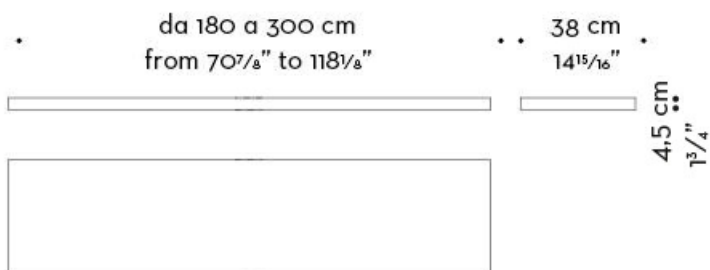

X Libreria

by Romeo Sozzi

Schränke

Abmessungen

shelf

spacer

feet