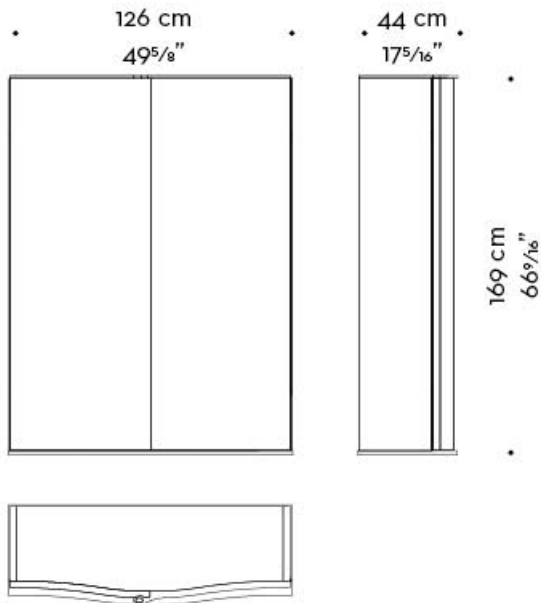

Two worlds so opposite, but so close.

Alchemico Lui & Lei

by Davide Sozzi

Cabinets / Amaranthine Tales / 2017

Dimensions

ALCHEMICO LEI

Alchemico Lui & Lei

by Davide Sozzi