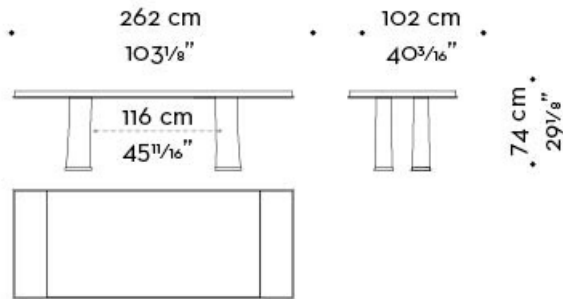

## Dimensions

dimensione piano - 240x100 cm  
top dimension - 94 1/2 x 39 3/8 inches

dimensione piano - 260x100 cm  
top dimension - 102 3/8 x 39 3/8 inches

dimensione piano - 300x105 cm  
top dimension - 118 1/8 x 41 5/16 inches