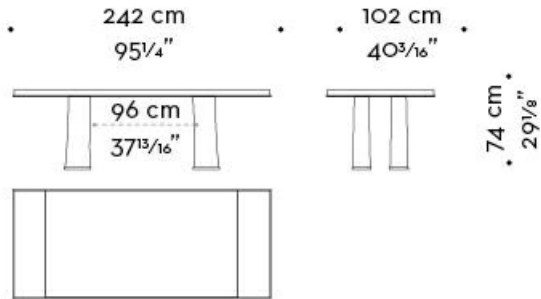

## Dimensions

dimensione piano - 240x100 cm  
top dimension - 94 1/2 x 39 3/8 inches

dimensione piano - 260x100 cm  
top dimension - 102 3/8 x 39 3/8 inches

dimensione piano - 300x105 cm  
top dimension - 118 1/8 x 41 5/16 inches