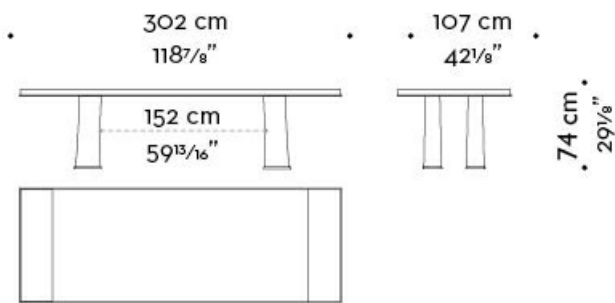

## Dimensions

dimensione piano - 240x100 cm  
top dimension - 94 1/2 x 39 3/8 inches

dimensione piano - 260x100 cm  
top dimension - 102 3/8 x 39 3/8 inches

dimensione piano - 300x105 cm  
top dimension - 118 1/8 x 41 5/16 inches