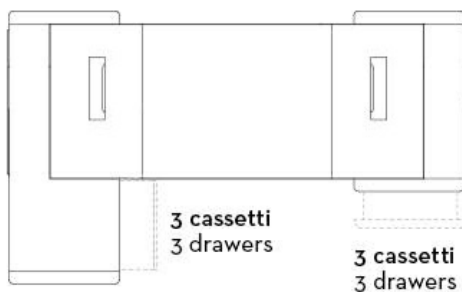

The writing desk, available in different essences, has the base and details in bronze. It is available in two models: structure and drawers in wood with top, modesty panel and compartments in leather; structure, top modesty panel and compartments in wood, drawers fronts in leather.

The chest of drawers has a recessed handles with placemats and pencil holders in leather. Au Bout de la Nuit has on the top a predisposition for electrical outlets.

Au Bout de la Nuit

by Davide Sozzi

Writing Desks / Night Tales / 2016

Dimensions

MOD.A

MOD.B

Au Bout de la Nuit

by Davide Sozzi

Writing Desks / Night Tales / 2016

110 cm
43⁵/₁₆"
95 cm
37³/₈"

MOD.C

280 cm
110¹/₄"
230 cm
90⁹/₁₆"

110 cm
43⁵/₁₆"
95 cm
37³/₈"

70 cm
27⁹/₁₆"
75 cm
29¹/₂"

3 cassetti
3 drawers

3 cassetti
3 drawers