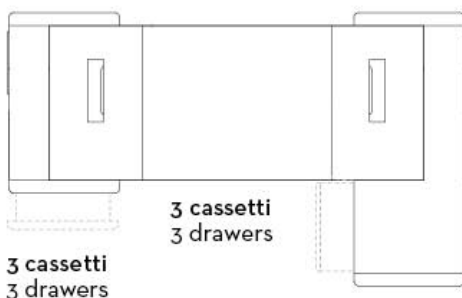

The chest of drawers has a recessed handles with placemats and pencil holders in leather. Au Bout de la Nuit has on the top a predisposition for electrical outlets.

Au Bout de la Nuit

by Davide Sozzi

Writing Desks / Night Tales / 2016

Dimensions

MOD.A

MOD.B

Au Bout de la Nuit

by Davide Sozzi

Writing Desks / Night Tales / 2016

110 cm
43⁵/₁₆"
95 cm
37³/₈"

MOD.C

280 cm
110¹/₄"
230 cm
90⁹/₁₆"

110 cm
43⁵/₁₆"
95 cm
37³/₈"

70 cm
27⁹/₁₆"
75 cm
29¹/₂"

3 cassetti
3 drawers

3 cassetti
3 drawers