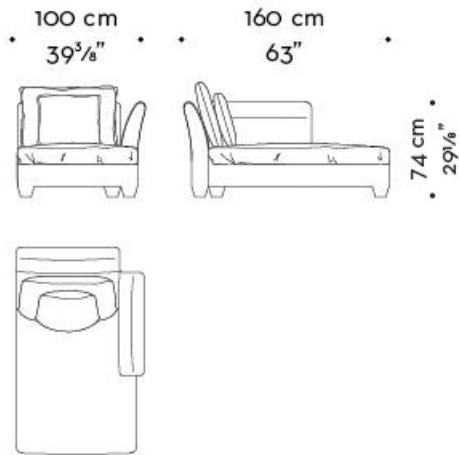

The chaise longue is part of the Augusto upholstered family, united by the same design.

Augusto

by Romeo Sozzi
Sofas & Armchairs

Dimensions

chaise longue sx

chaise longue dx