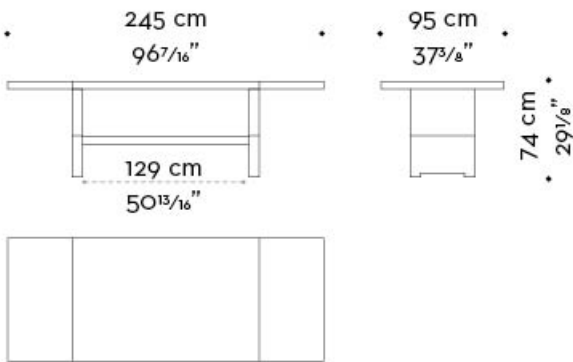

Available with top profile and base completely in bronze or satin nickel.

Bamboo

by Romeo Sozzi
Tables

Dimensions

EXTRA PRICE top profile and legs completely in bronze or nickel

EXTRA PRICE top profile and legs completely in bronze or nickel