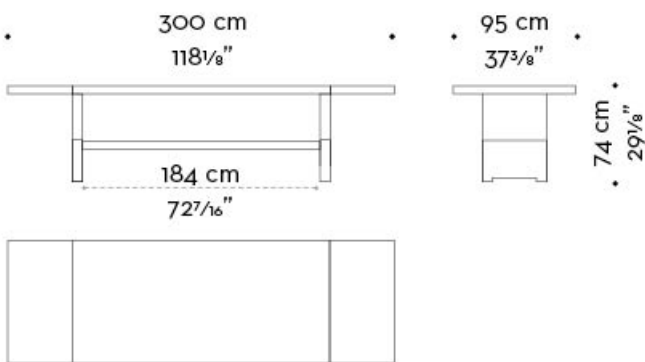

Available with top profile and base completely in bronze or satin nickel.

Bamboo

by Romeo Sozzi
Tables

Dimensions

EXTRA PRICE top profile and legs completely in bronze or nickel

EXTRA PRICE top profile and legs completely in bronze or nickel