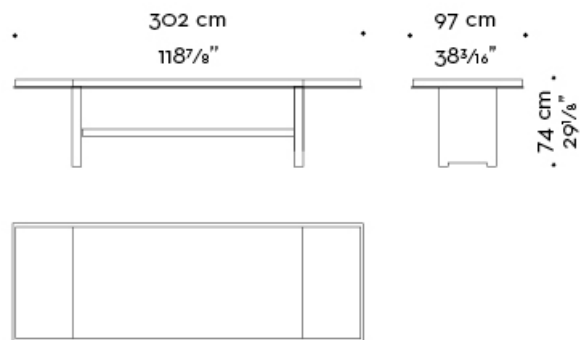

Available with top profile and base completely in bronze or satin nickel.

Bamboo

by Romeo Sozzi
Tables

Dimensions

EXTRA PRICE top profile and legs completely in bronze or nickel

EXTRA PRICE top profile and legs completely in bronze or nickel