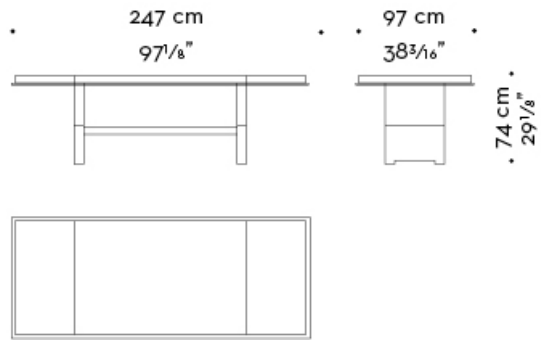

Available with top profile and base completely in bronze or satin nickel.

Bamboo

by Romeo Sozzi
Tables

Dimensions

EXTRA PRICE top profile and legs completely in bronze or nickel

EXTRA PRICE top profile and legs completely in bronze or nickel