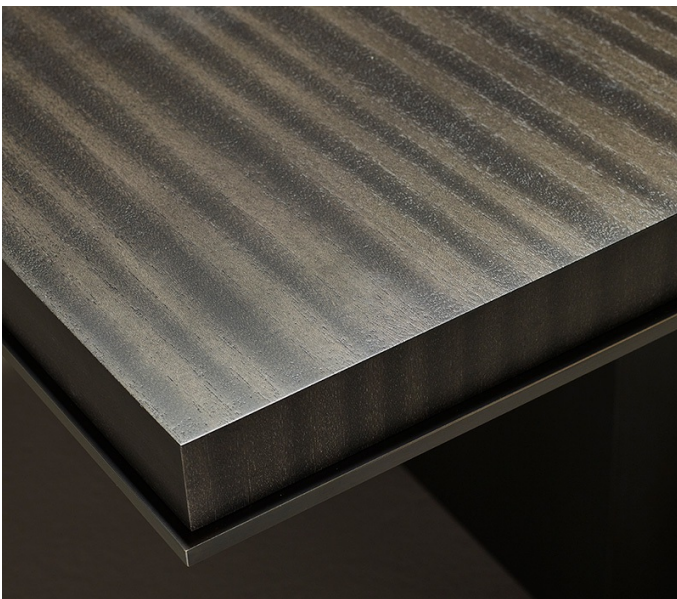

Bamboo

by Romeo Sozzi

Tables

Bamboo

by Romeo Sozzi

Tables

Luxury lives in the details

Bamboo is a dining table with a robust and solid essence. The table has a structure available in various essences of wood, with a bronze or satin nickel base.

Available with top profile and base completely in bronze or satin nickel.

Bamboo

by Romeo Sozzi

Tables

Dimensions