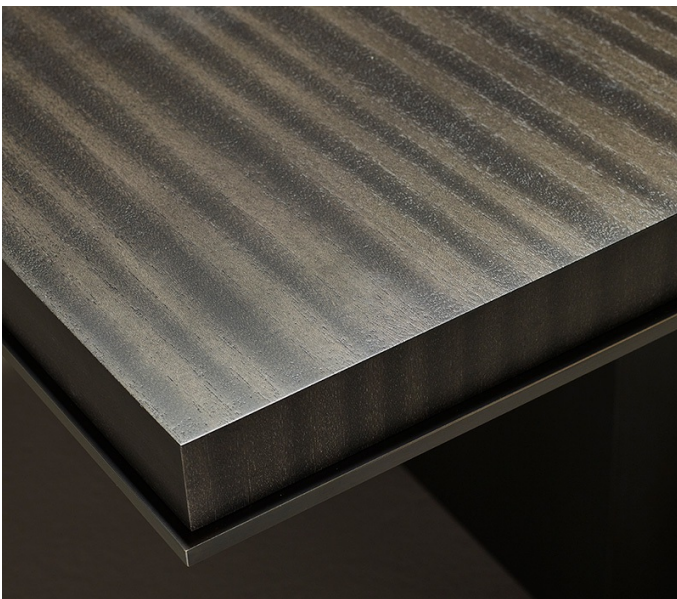

Bamboo

by Romeo Sozzi

Tables

Bamboo

by Romeo Sozzi

Tables

Luxury lives in the details

Bamboo is a dining table with a robust and solid essence. The table has a structure available in various essences of wood, with a bronze or satin nickel base.

Available with top profile and base completely in bronze or satin nickel.

Bamboo

by Romeo Sozzi
Tables

Dimensions

EXTRA PRICE top profile and legs completely in bronze or nickel

EXTRA PRICE top profile and legs completely in bronze or nickel

EXTRA PRICE top profile and legs completely in bronze or nickel