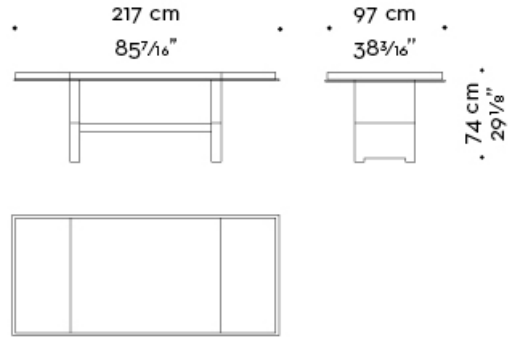

Available with top profile and base completely in bronze or satin nickel.

Bamboo

by Romeo Sozzi
Tables

Dimensions

EXTRA PRICE top profile and legs completely in bronze or nickel

EXTRA PRICE top profile and legs completely in bronze or nickel