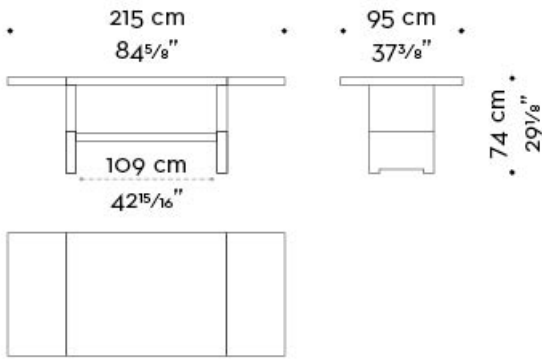

Available with top profile and base completely in bronze or satin nickel.

Bamboo

by Romeo Sozzi
Tables

Dimensions

EXTRA PRICE top profile and legs completely in bronze or nickel

EXTRA PRICE top profile and legs completely in bronze or nickel