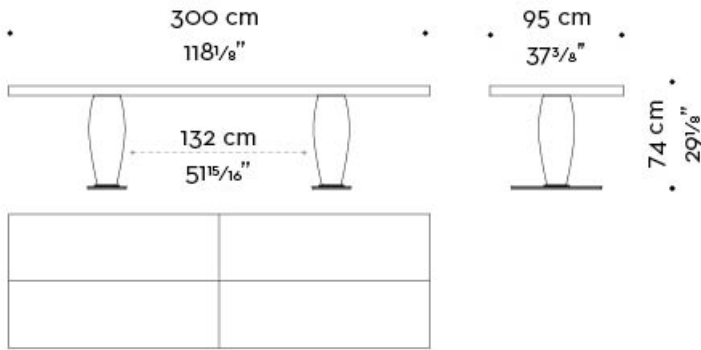

This table is completed by a Lazy Susan revolving plate, ø70 or ø90 centimeters.

Bassano

by Romeo Sozzi
Tables

Dimensions

Bassano

by Romeo Sozzi
Tables