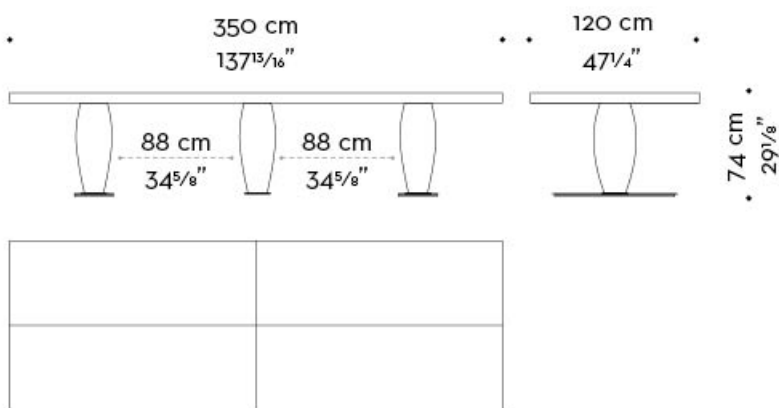

This table is completed by a Lazy Susan revolving plate, ø70 or ø90 centimeters.

Bassano

by Romeo Sozzi

Tables

Dimensions

Bassano

by Romeo Sozzi

Tables