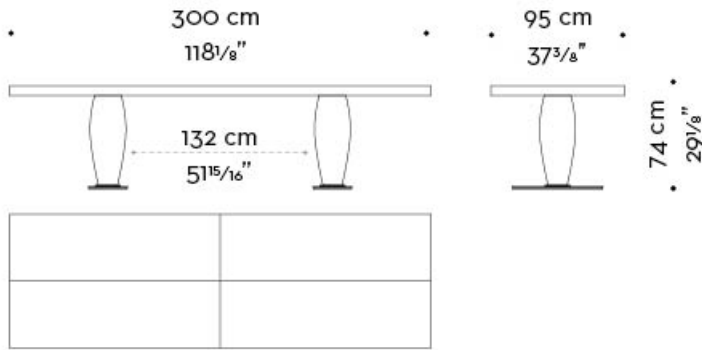

This table is completed by a Lazy Susan revolving plate, ø70 or ø90 centimeters.

Bassano

by Romeo Sozzi

Tables

Dimensions

Bassano

by Romeo Sozzi

Tables