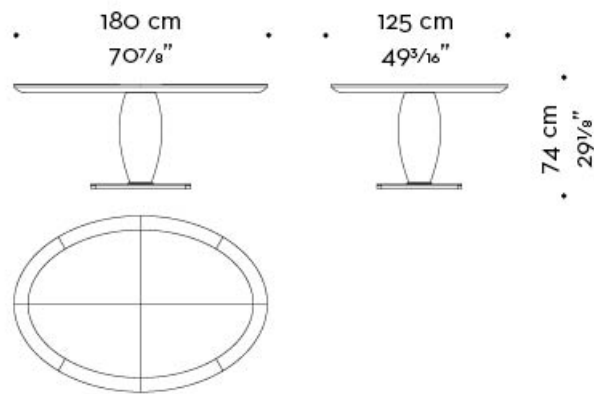

This table is completed by a Lazy Susan revolving plate, ø70 or ø90 centimeters.

Bassano

by Romeo Sozzi

Tables

Dimensions

Bassano

by Romeo Sozzi

Tables