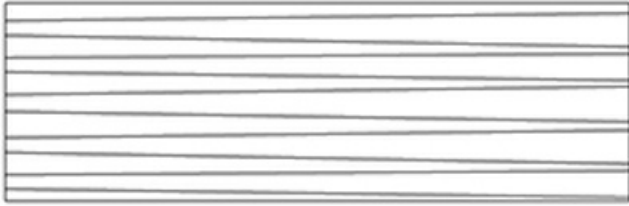

This table is completed by a Lazy Susan revolving plate, ø70 or ø90 centimeters.

Bassano

by Romeo Sozzi

Tables

Dimensions

Bassano

by Romeo Sozzi

Tables