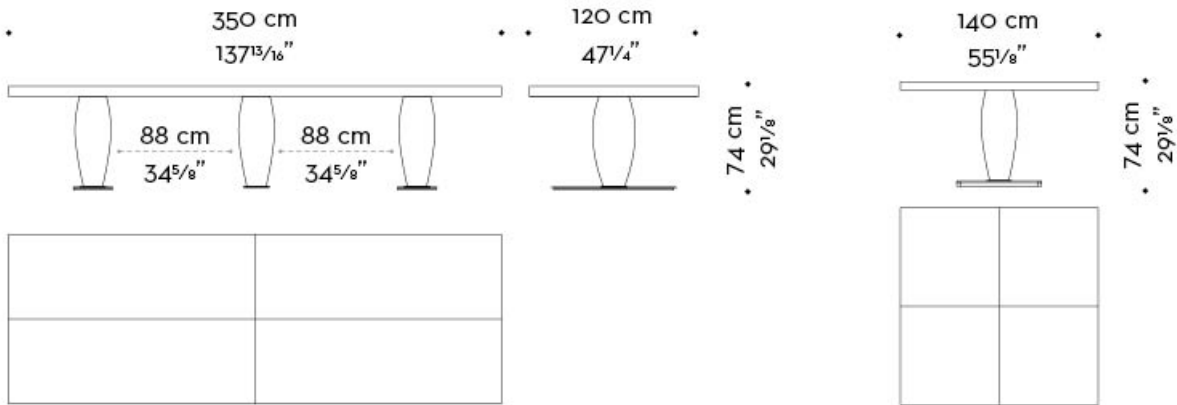

This table is completed by a Lazy Susan revolving plate, ø70 or ø90 centimeters.

Bassano

by Romeo Sozzi
Tables

Dimensions

Bassano

by Romeo Sozzi
Tables