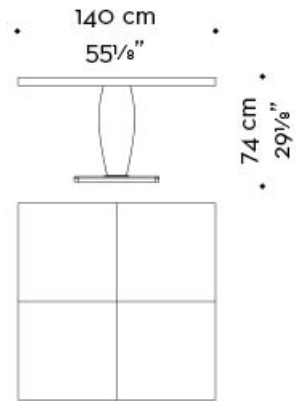

This table is completed by a Lazy Susan revolving plate, ø70 or ø90 centimeters.

Bassano

by Romeo Sozzi

Tables

Dimensions

Bassano

by Romeo Sozzi

Tables