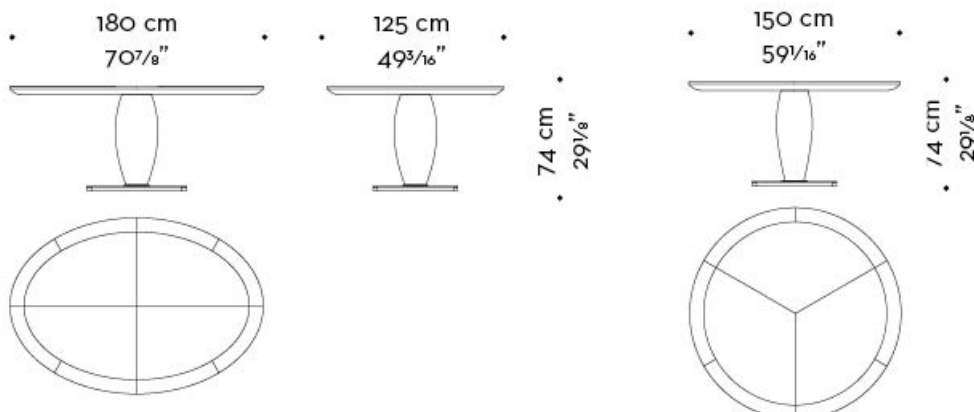

It rests on a bronze base and is available with an inlaid top with squares or lines.

The Bassano dining table is part of a large family of tables, Promemoria's bestsellers, which is characterized by a shaped and curved column which supports the table top as a work of architecture with solid foundations.

This table is completed by a Lazy Susan revolving plate, ø70 or ø90 centimeters.

Bassano

by Romeo Sozzi
Tables

Dimensions

Bassano

by Romeo Sozzi
Tables