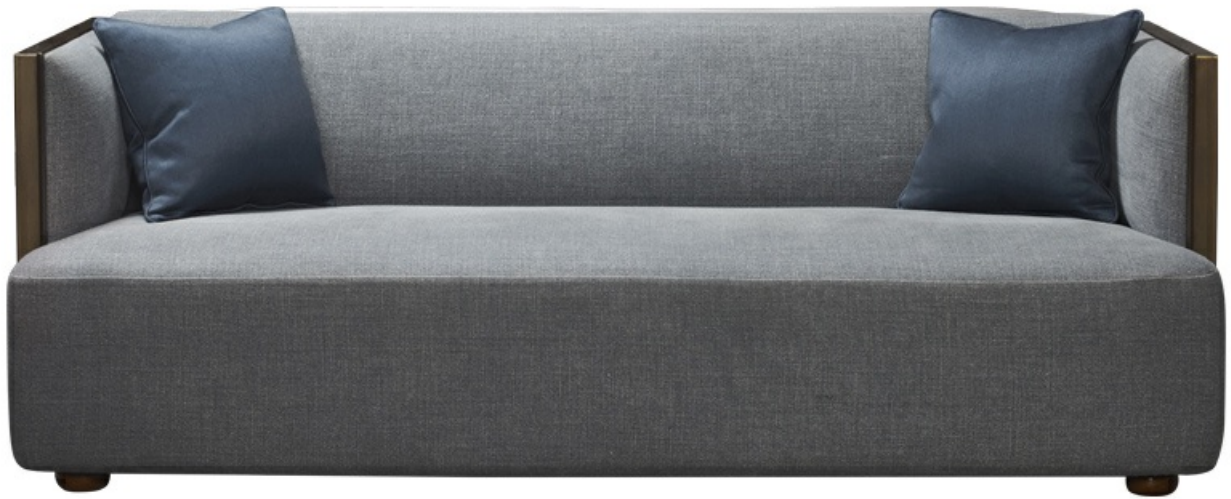

Boccaccio

by Romeo Sozzi
Sofas & Armchairs

Boccaccio

by Romeo Sozzi
Sofas & Armchairs

Tactile sensations

Boccaccio is a sofa with bronze structure and non-removable fabric covering.

The dialogue between the different materials, decomposed into reflections of light between the satin surface of the bronze and the fabric, is prolonged in the sensation to the touch: the hand slips on the polished bronze and meets the fabric, for a seat that invites and seduces you, welcoming and protective.

The Boccaccio armchair completes the design of the sofa.

Boccaccio

by Romeo Sozzi
Sofas & Armchairs

Dimensions