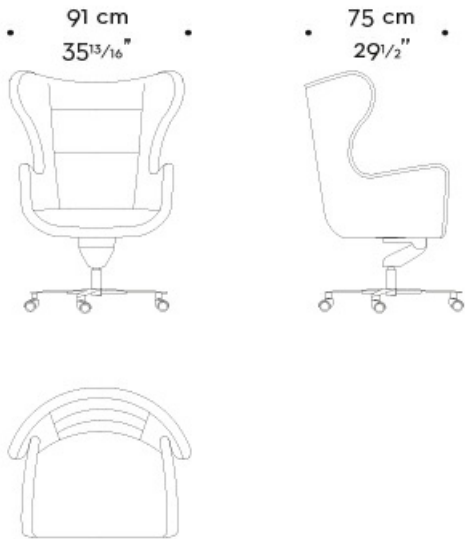

Butterfly

by Romeo Sozzi

Seats

Dimensions

BUTTERFLY office chair