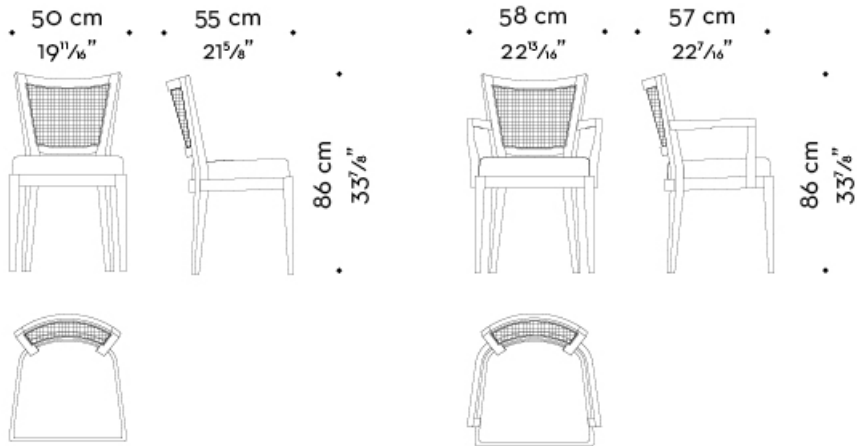

Available with padded back, saddle stitch seam and in the Large version.

Caffè chair belongs to a family of seats that recall the classic atmosphere of the Italian cafés and stimulates a vibrant and cheerful sociality.

Caffè

by Romeo Sozzi

Seats

Dimensions

CAFFÈ

CAFFÈ *large*