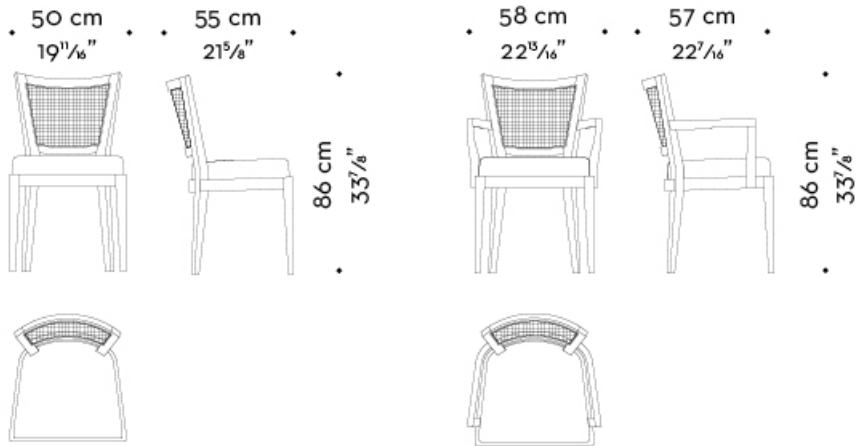

Caffè

by Romeo Sozzi

Seats

Dimensions

CAFFÈ