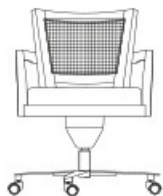

Caffè

by Romeo Sozzi

Seats

Caffè

by Romeo Sozzi

Seats

Please, have a seat

Caffè is an office chair with armrests and wheels, with base in painted metal, with beechwood frame and straw back matching the structure.

The seat is in fabric or leather. Available with padded back and saddle stitch seam.

Caffè is an office chair that is part of a family of chairs that recall the classic atmosphere of Italian cafés and stimulates a vibrant and cheerful sociality.

Caffè

by Romeo Sozzi

Seats

Dimensions

• 61,5 cm •
• 24³/₁₆" •

• 57 cm •
• 22⁷/₁₆" •

• 84-91 cm •
• 33¹/₈-35⁹/₁₆" •

• 61,5 cm •
• 24³/₁₆" •

• 57 cm •
• 22⁷/₁₆" •

• 87-94 cm •
• 34¹/₄-37" •

• 70 cm •
• 27⁹/₁₆" •

base in metallo bronzo - base in bronze metal

• 72 cm •
• 28³/₈" •

base in metallo verniciato - base in painted metal