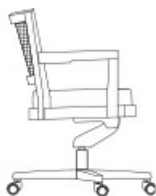

Caffè

by Romeo Sozzi

Seats

Caffè

by Romeo Sozzi

Seats

Please, have a seat

Caffè is an office chair with armrests and wheels, with base in painted metal, with beechwood frame and straw back matching the structure.

The seat is in fabric or leather. Available with padded back and saddle stitch seam.

Caffè is an office chair that is part of a family of chairs that recall the classic atmosphere of Italian cafés and stimulates a vibrant and cheerful sociality.

Caffè

by Romeo Sozzi

Seats

Dimensions

• 61,5 cm •
• 24³/₁₆" •

• 57 cm •
• 22⁷/₁₆" •

• 84-91 cm •
• 33¹/₈-35⁹/₁₆" •

• 61,5 cm •
• 24³/₁₆" •

• 57 cm •
• 22⁷/₁₆" •

• 87-94 cm •
• 34¹/₄-37" •

• 70 cm •
• 27⁹/₁₆" •

base in metallo bronzo - base in bronze metal

• 72 cm •
• 28³/₈" •

base in metallo verniciato - base in painted metal