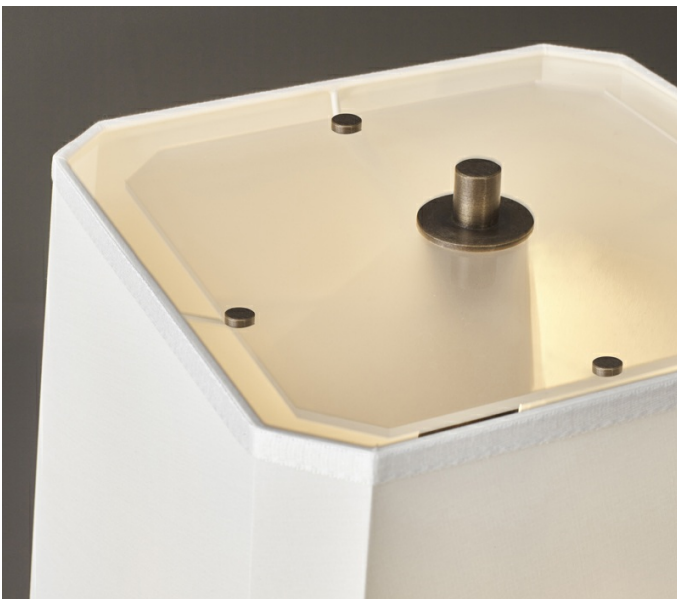

Cecile

by Romeo Sozzi

Lamps

Cecile

by Romeo Sozzi

Lamps

Beauty and technology

The geometric rigor of Cecile table lamp is tempered by the softness of the materials it is made of.

Hammered bronze structure, circular or bevelled square lampshade in linen, cotton or silk hand-sewn silk, methacrylate diffusers. LED lighting with ICOSAEDRO technology. Touch ignition.

Cecile

by Romeo Sozzi

Lamps

Dimensions

37 cm
14 9/16"

79.5 cm
31 5/16"

37 cm
14 9/16"

34 cm
13 3/8"

79.5 cm
31 5/16"

34 cm
13 3/8"