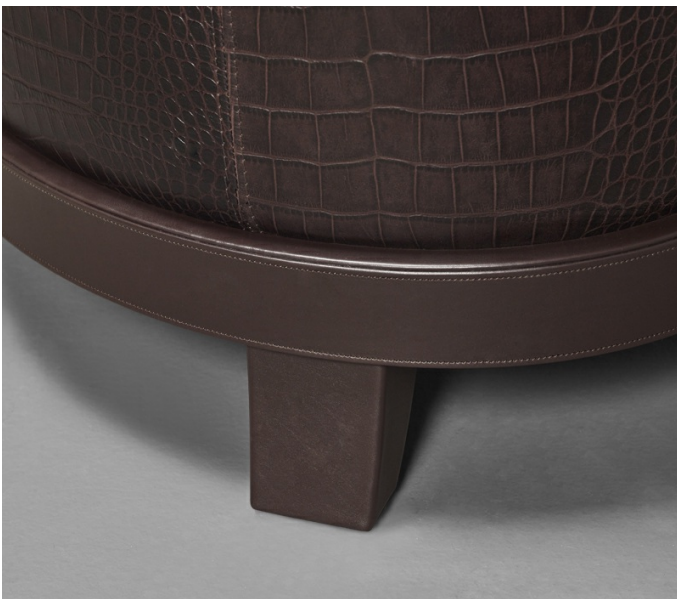

Comfort & Relax

Chelsea is a lounge chair with an English flavor, with its semi-circular shape and the precious finishes that make it look like a sculpture.

The armchair has a beechwood structure, with non-removable fabric or leather upholstery and bronze details.

Available completely covered in fabric or leather and with saddle stitches. The Chelsea pouf completes the design of the armchair.