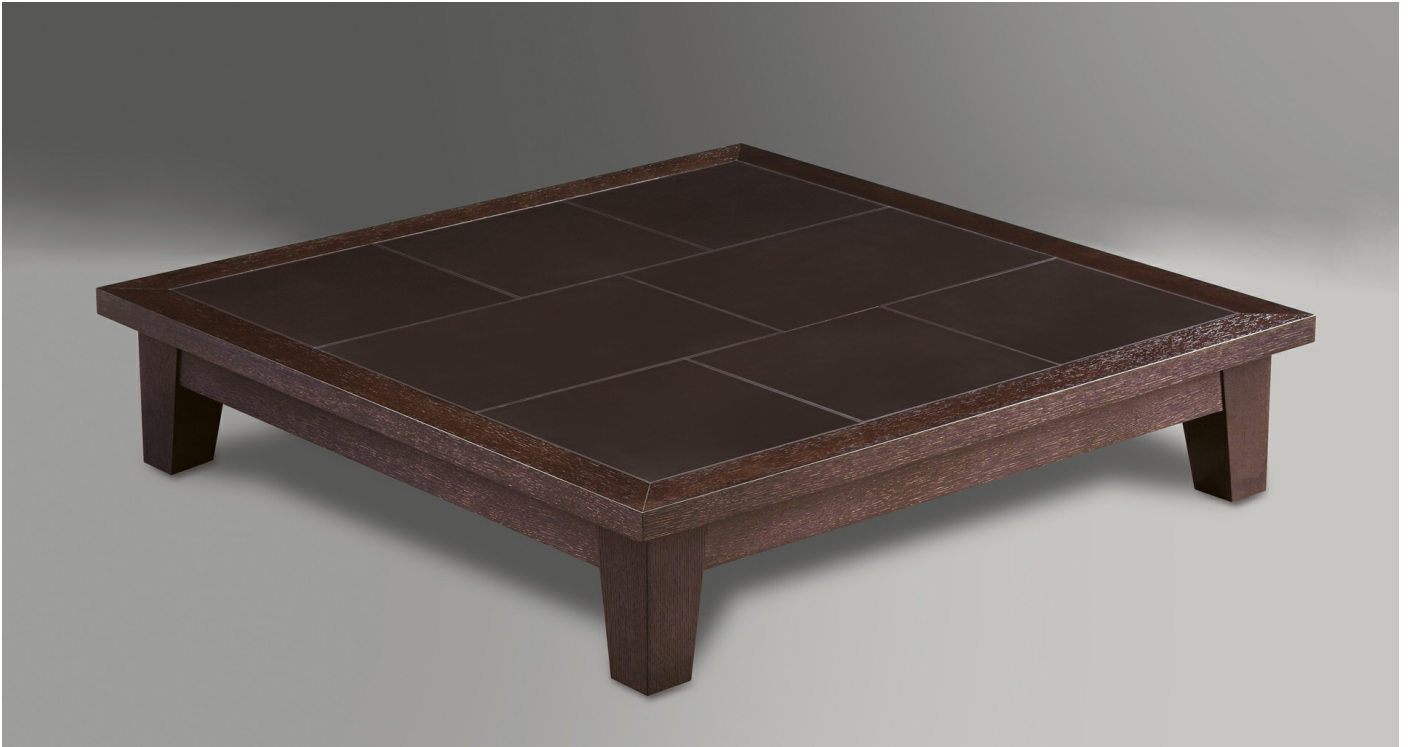

# Eduardo

by Romeo Sozzi

Tables

## Luxury lives in the details

Eduardo is a coffee table with a square or rectangular shape. Its structure is in wood, available in various essences.

Classic and elegant, Eduardo can be customized with leather tops.