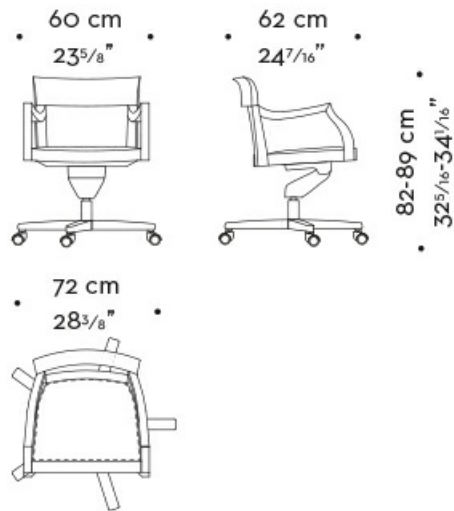

base in metallo verniciato - base in painted metal