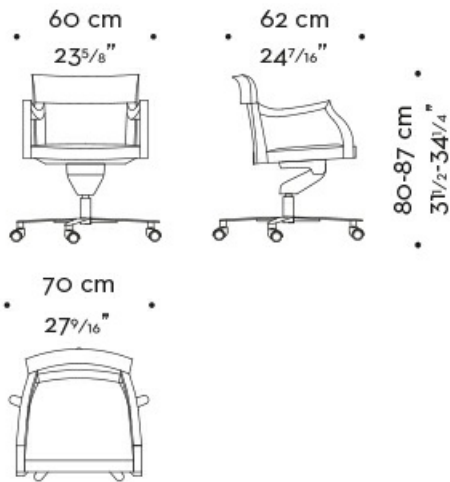

ELOISE with arms

base in metallo bronzo - base in bronze metal