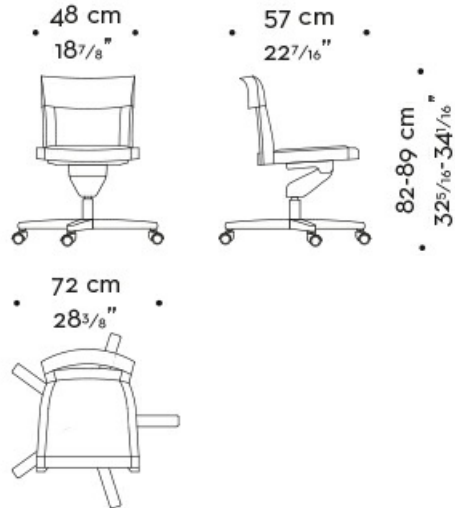

Also available in the fully upholstered version in leather. The base on wheels is in bronze or painted metal.

The chair is part of the Eloise seating family.

Eloise

Seats

Dimensions

ELOISE

base in metallo bronzo - base in bronze metal