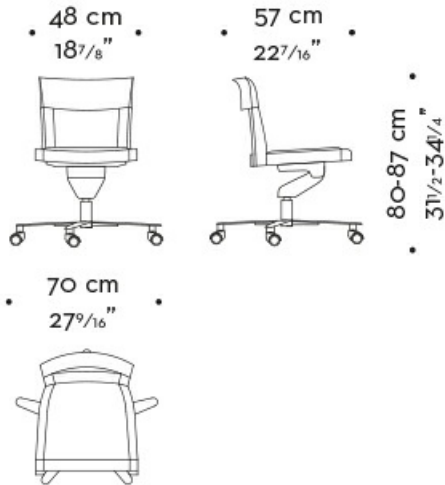

Also available in the fully upholstered version in leather. The base on wheels is in bronze or painted metal.

The chair is part of the Eloise seating family.

Eloise

Seats

Dimensions

ELOISE

base in metallo bronzo - base in bronze metal