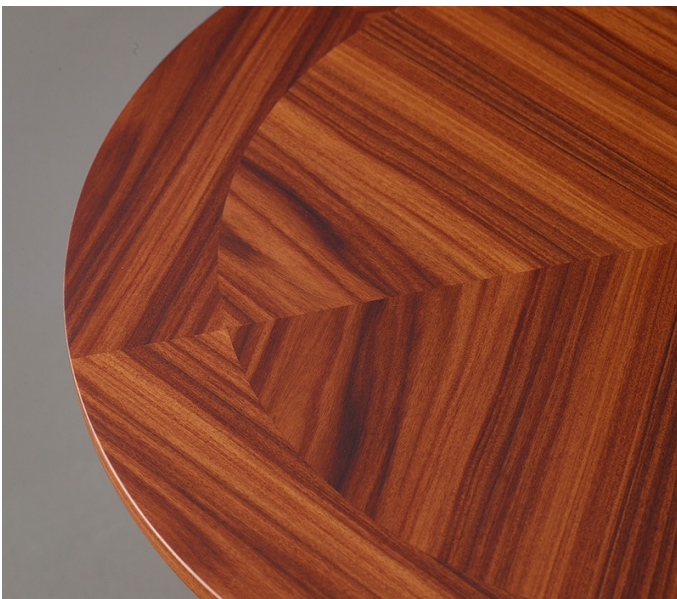

# Erasmo

by Romeo Sozzi

Tables

## Luxury lives in the details

Erasmo is a small table with a circular shape, with a charming light soul. The table has a hammered bronze structure, with wooden top available in various woods or in leather.

The small table is part of the Erasmo family of tables.