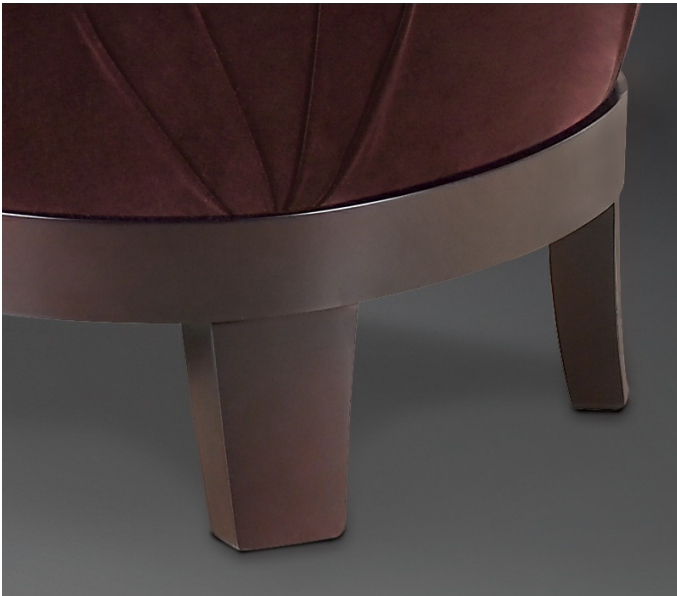

Gacy

by Romeo Sozzi
Sofas & Armchairs

Gacy

by Romeo Sozzi
Sofas & Armchairs

Comfort & Relax

The Gacy pouf has a base made of beechwood and is upholstered in non-removable fabric or leather. Available with completely covered base.

The pouf is part of the Gacy family of upholstered furniture, soft and cozy, perfect for relaxation.

Gacy

by Romeo Sozzi
Sofas & Armchairs

Dimensions

• 60 cm
• 23³/₈" •

• 46 cm
• 18¹/₈" •

• 42 cm
• 16⁵/₈" •