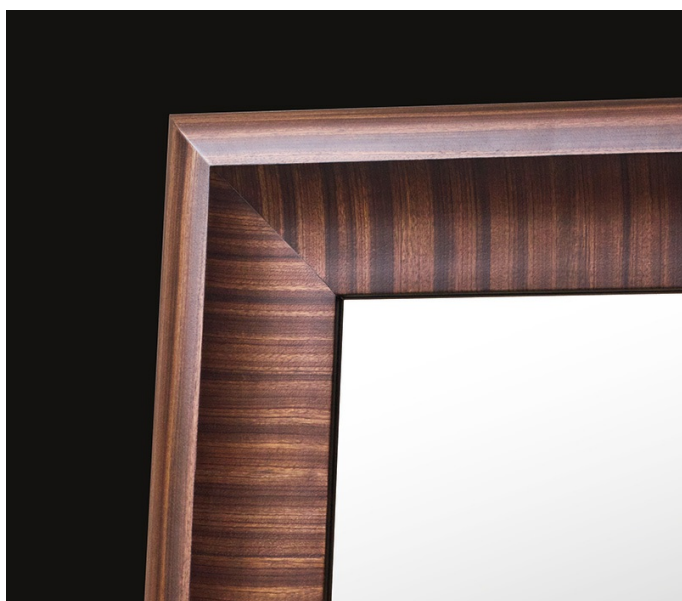

Galanthus

by Romeo Sozzi

Mirrors / Amaranthine Tales / 2017

Galanthus

by Romeo Sozzi

Mirrors / Amaranthine Tales / 2017

Timeless emotions

Galanthus mirror belongs to the "Amaranthine Tales" collection, a tribute that Promemoria wanted to pay to time and its indefinable and unstoppable flow.

The mirror has a wooden structure in various essences, but it is also available completely covered in leather.

Galanthus

by Romeo Sozzi

Mirrors / Amaranthine Tales / 2017

Dimensions