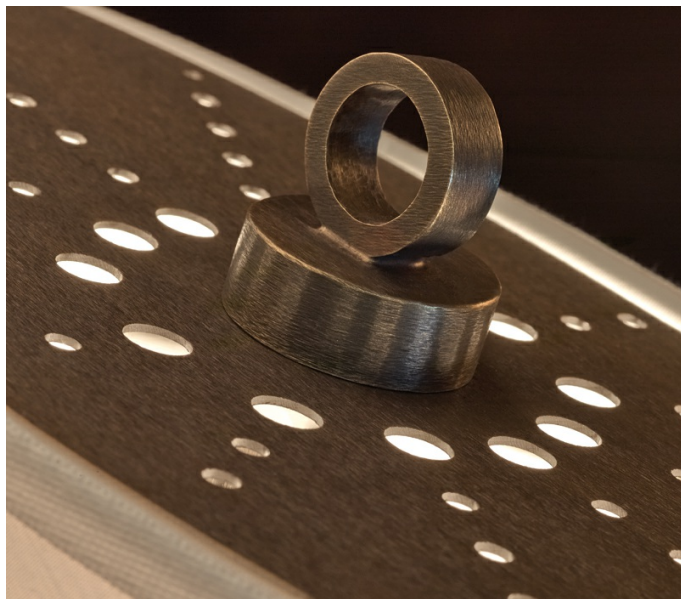

Geraldine

by Romeo Sozzi

Lamps

Geraldine

by Romeo Sozzi

Lamps

Beauty and technology

Geraldine is a table lamp whose sculptural soul is expressed in a mahogany or carved tulipier structure with hammered bronze base.

The lampshade is in linen, cotton or hand-embroidered silk and the diffusers are in methacrylate.

Dimmable touch switch, available with LED lighting with ICOSAEDRO technology.

Geraldine

by Romeo Sozzi

Lamps

Dimensions