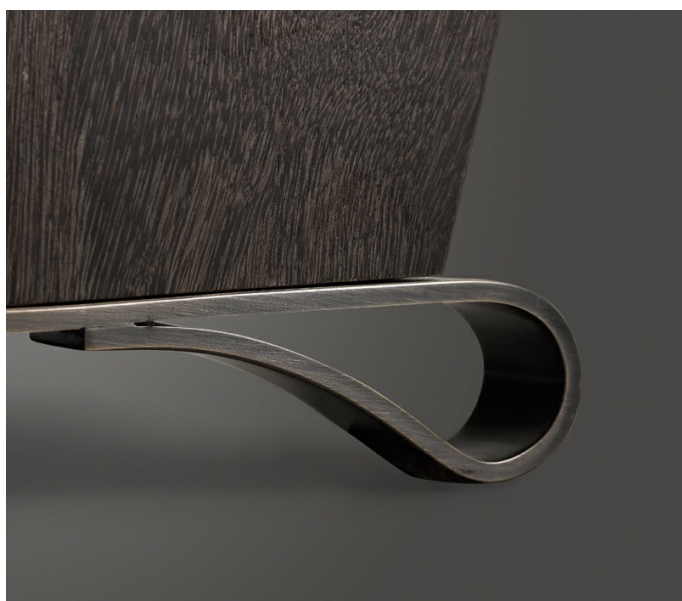

## Comfort & Relax

The beauty of Gilda armchair is all in the details: the structure is made of wood, available in various essences and completed by bronze feet and removable fabric covers.

The leather version is just as precious with armchair, cushion and non-removable leather structure, non-removable fabric or leather back cushion and removable decorative cushion.