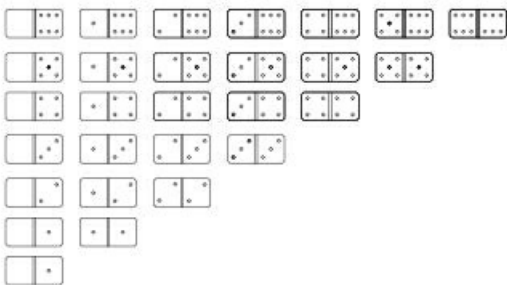

Four game sets: dice, checkers, dominoes and chess, in maple or ebony.

Also available with leather box.

Giochi

by Romeo Sozzi

Objects

Dimensions

DICE

$2 \times 2 \times 2$ cm - $1\frac{3}{16} \times 1\frac{3}{16} \times h\frac{13}{16}$ inches

2 cm

• •
 $1\frac{3}{16}$ "

CHECKERS

$\emptyset 3 \times h1$ cm - $\emptyset 1\frac{3}{16} \times h\frac{3}{8}$ inches

3 cm

• •
 $1\frac{3}{16}$ "

versione senza intarsio - version without inlay

versione con intarsio - version with inlay

DOMINO

$5 \times 2,5 \times h1$ cm - $1\frac{5}{16} \times 1 \times h\frac{3}{8}$ inches
(singola tessera - each domino)

5 cm

• •
 $1\frac{5}{16}$ "

Giochi

by Romeo Sozzi

Objects

CHESS PIECES

ø4×h4,5-8 cm - ø1⁹/₁₆×h1³/₄-3¹/₈ inches

ø4 cm
1⁹/₁₆"