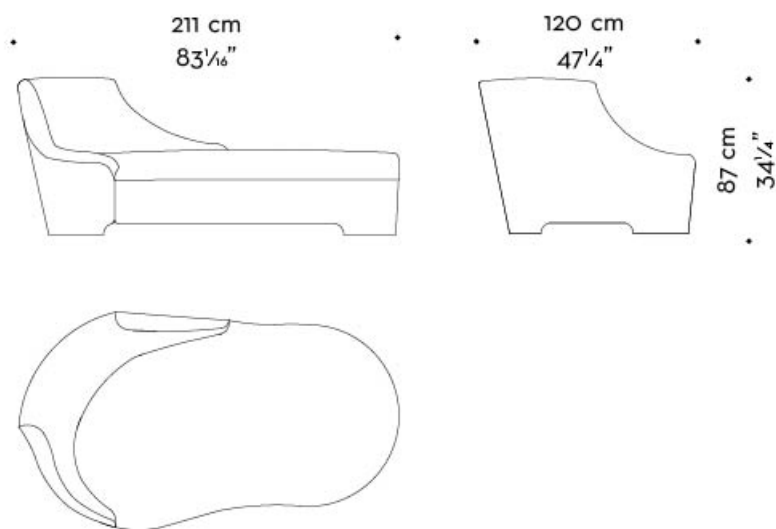

Gioconda

by Romeo Sozzi
Sofas & Armchairs

Dimensions

chaise longue dx

chaise longue sx

Gioconda

by Romeo Sozzi
Sofas & Armchairs

dormeuse

270 cm
106⁵/₁₆"

120 cm
47¹/₄"

87 cm
34¹/₄"