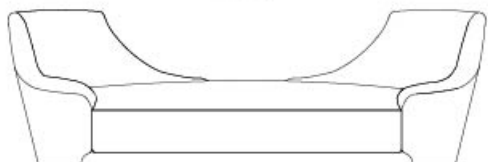

Gioconda

by Romeo Sozzi
Sofas & Armchairs

Gioconda

by Romeo Sozzi
Sofas & Armchairs

Comfort & Relax

Gioconda is a chaise longue-dormeuse completely covered in non-removable fabric.

Available with leather details. Gioconda is part of a family of upholstered furniture that includes an armchair, a small armchair and a matching pouf.

Gioconda

by Romeo Sozzi
Sofas & Armchairs

Dimensions

chaise longue dx

chaise longue sx

Gioconda

by Romeo Sozzi
Sofas & Armchairs

dormeuse

270 cm
106⁵/₁₆"

120 cm
47¹/₄"

87 cm
34¹/₄"