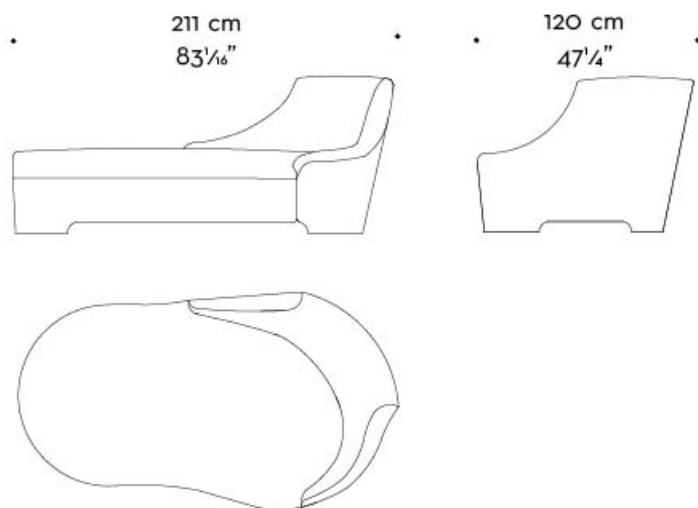

Gioconda

by Romeo Sozzi
Sofas & Armchairs

Dimensions

chaise longue dx

chaise longue sx

Gioconda

by Romeo Sozzi
Sofas & Armchairs

dormeuse

270 cm
106⁵/₁₆"

120 cm
47¹/₄"

87 cm
34¹/₄"