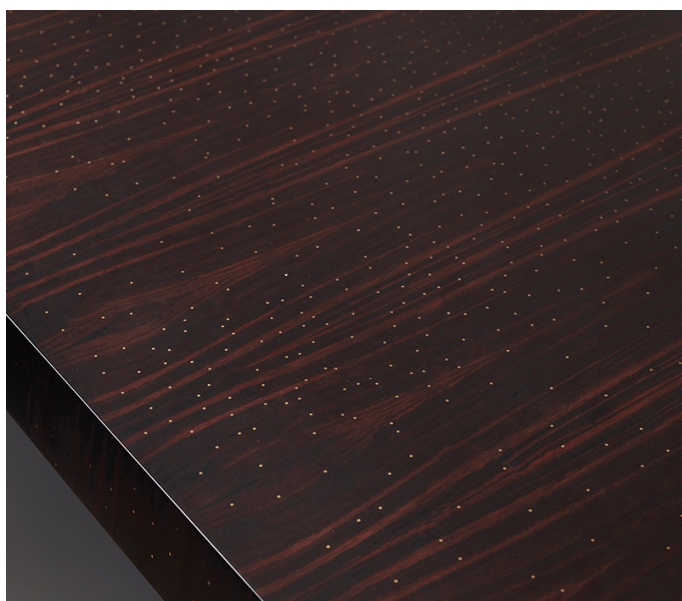

Goffredo

by Romeo Sozzi

Tables

Goffredo

by Romeo Sozzi

Tables

Kaleidoscope of emotions

Goffredo is a wooden dining table, available in different essences, with hammered bronze base.

Special feature of this table is the processing of the top, checked or striped.

It is also available in the Halley version, with the processing of bronze details arranged manually to form a decoration reminiscent of a comet, from which it takes its name.