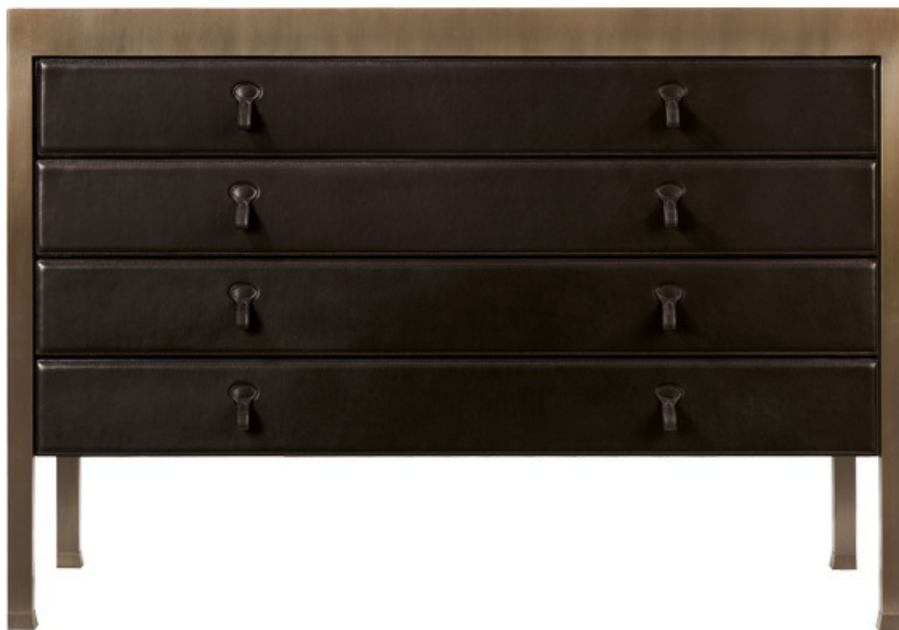

Gong

by Romeo Sozzi
Cabinets

Gong

by Romeo Sozzi

Cabinets

Ductility and aesthetics

The chest of drawers Gong has a modern line, obtained thanks to the ductility of bronze. Like all Promemoria creations, Gong is characterized by soft finishes and extreme attention to detail.

Gong has a bronze structure, covered in fabric or leather. The knobs are truncated cones (for the fabric version) or in leather (handmade). The interiors are in oak. Available with hammered bronze structure.

The chest of drawers Gong is part of a large family of furniture bearing the same name.

Gong

by Romeo Sozzi
Cabinets

Dimensions