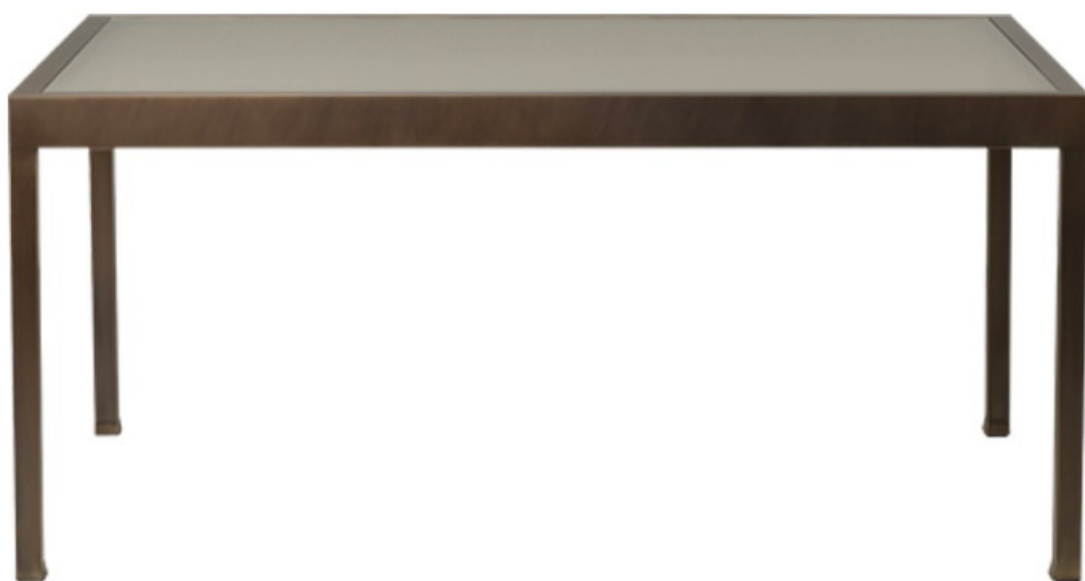

Gong

by Romeo Sozzi

Tables

Gong

by Romeo Sozzi

Tables

Ductility and aesthetics

Gong dining table has a modern line, obtained thanks to the flexibility of bronze and the union with decorated glass.

The structure is available in bronze or hammered bronze, while the top is in glass or glass with linen inserts.

Gong table is part of a large family of furniture that share the same aesthetic.

Gong

by Romeo Sozzi
Tables

Dimensions

Gong

by Romeo Sozzi

Tables