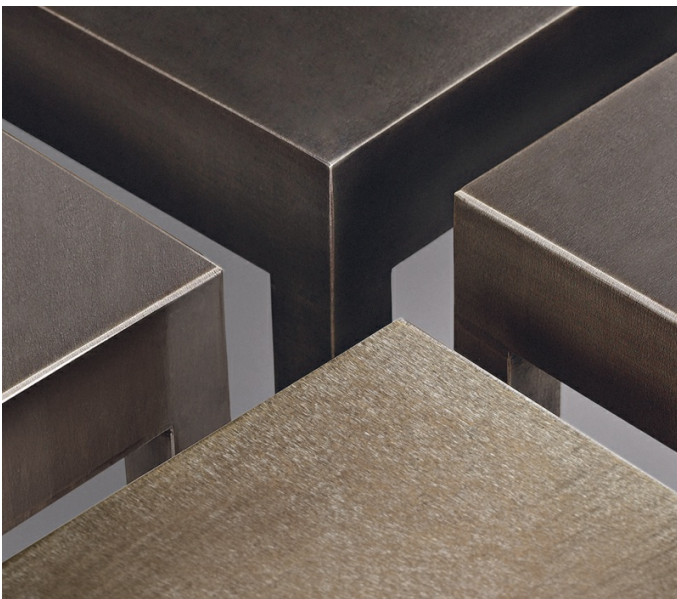

Gong

by Romeo Sozzi

Tables

Gong

by Romeo Sozzi

Tables

Ductility and aesthetics

Gong dining table has a modern line, obtained thanks to the flexibility of bronze and the union with decorated glass.

The structure is available in bronze or hammered bronze.

Gong table is part of a large family of furniture that share the same aesthetic.

Gong

by Romeo Sozzi
Tables

Dimensions