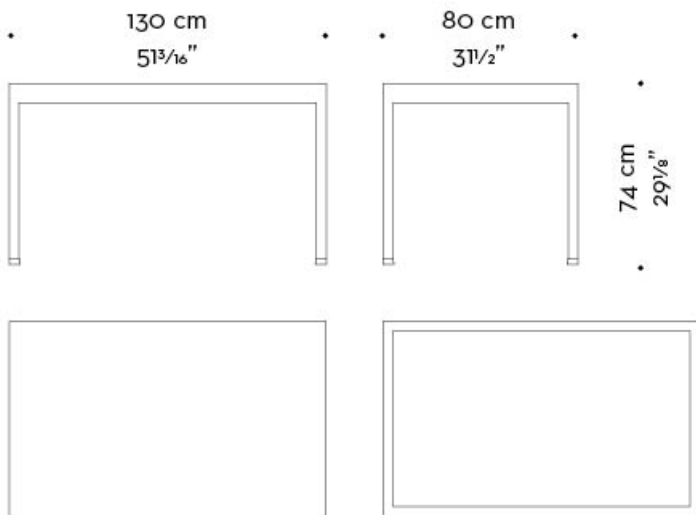

The structure is available in bronze or hammered bronze, while the top is in glass or glass with linen inserts.

Gong table is part of a large family of furniture that share the same aesthetic.

Gong

by Romeo Sozzi
Tables

Dimensions

Gong

by Romeo Sozzi

Tables