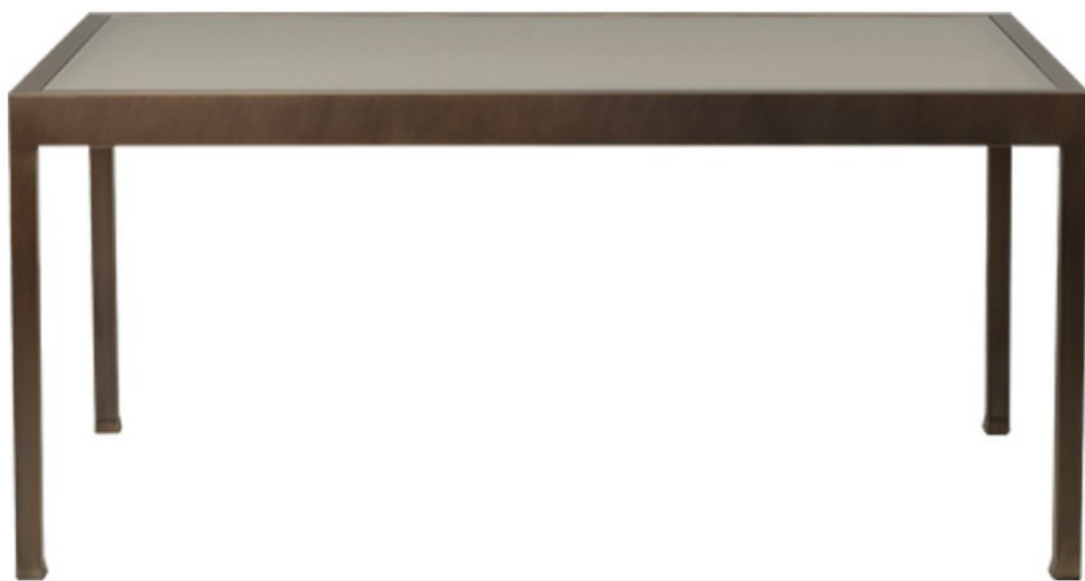

Gong

by Romeo Sozzi

Tables

Gong

by Romeo Sozzi

Tables

Ductility and aesthetics

Gong dining table has a modern line, obtained thanks to the flexibility of bronze and the union with decorated glass.

The structure is available in bronze or hammered bronze, while the top is in glass or glass with linen inserts.

Gong table is part of a large family of furniture that share the same aesthetic.

Gong

by Romeo Sozzi
Tables

Dimensions

Gong

by Romeo Sozzi
Tables