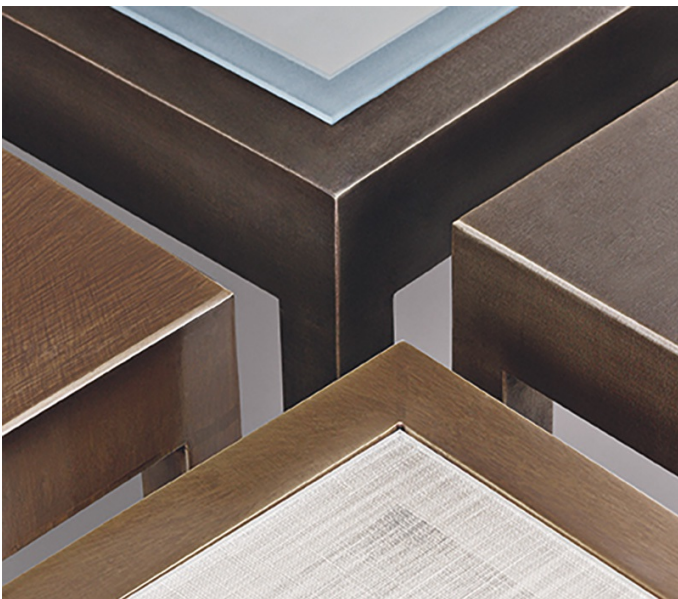

Gong

by Romeo Sozzi

Tables

Gong

by Romeo Sozzi

Tables

Ductility and aesthetics

Gong dining table has a modern line, obtained thanks to the flexibility of bronze and the union with decorated glass.

The structure is available in bronze or hammered bronze, while the top is in glass or glass with linen inserts.

Gong table is part of a large family of furniture that share the same aesthetic.

Gong

by Romeo Sozzi
Tables

Dimensions

Gong

by Romeo Sozzi
Tables