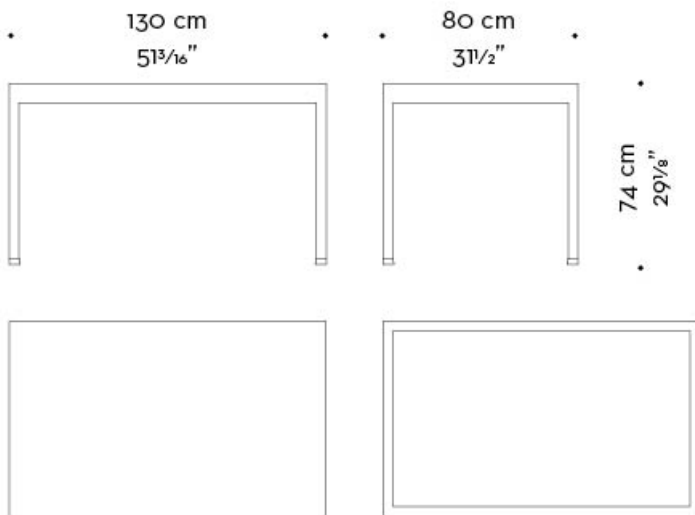

The structure is available in bronze or hammered bronze, while the top is in glass or glass with linen inserts.

Gong table is part of a large family of furniture that share the same aesthetic.

Gong

by Romeo Sozzi
Tables

Dimensions

Gong

by Romeo Sozzi
Tables