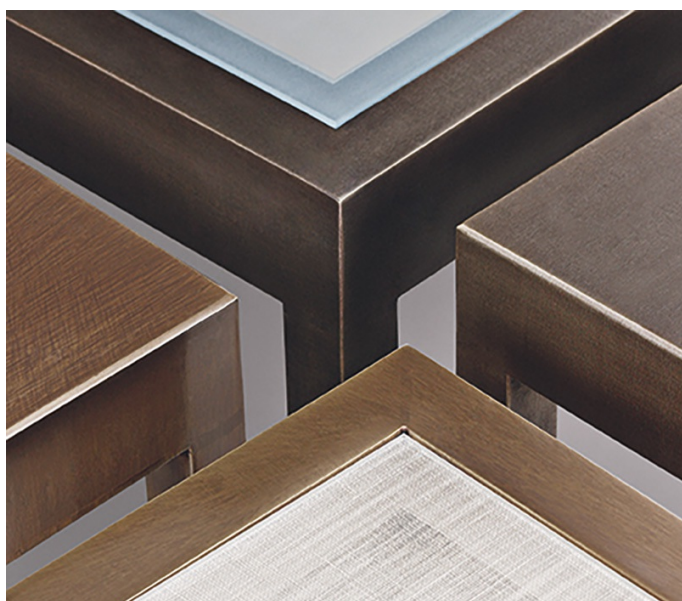

Gong

by Romeo Sozzi

Tables

Gong

by Romeo Sozzi

Tables

Ductility and aesthetics

Gong dining table has a modern line, obtained thanks to the flexibility of bronze and the union with decorated glass.

The structure is available in bronze or hammered bronze, while the top is in glass or glass with linen inserts.

Gong table is part of a large family of furniture that share the same aesthetic.

Gong

by Romeo Sozzi
Tables

Dimensions

Gong

by Romeo Sozzi

Tables