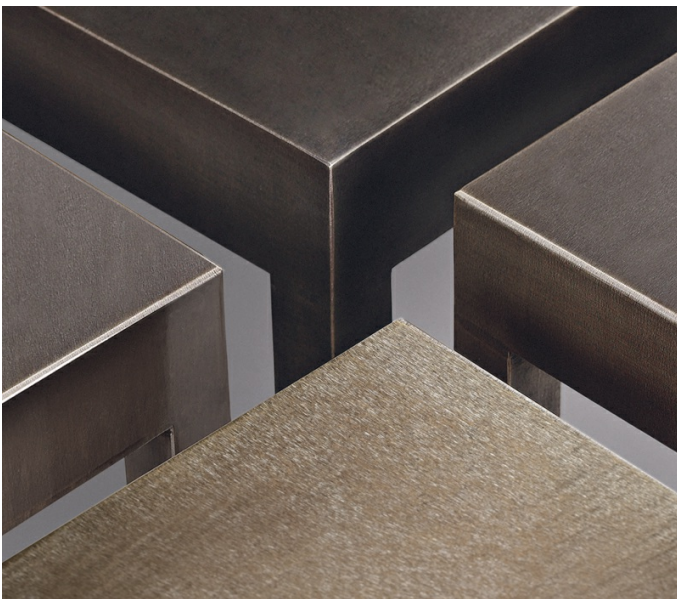

# Gong

by Romeo Sozzi

Tables

## Luxury lives in the details

Gong small table has a modern line, obtained thanks to the flexibility of bronze and the union with decorated glass.

The structure is available in bronze or hammered bronze.

Gong small table is part of a large family of furniture united by the same aesthetic.