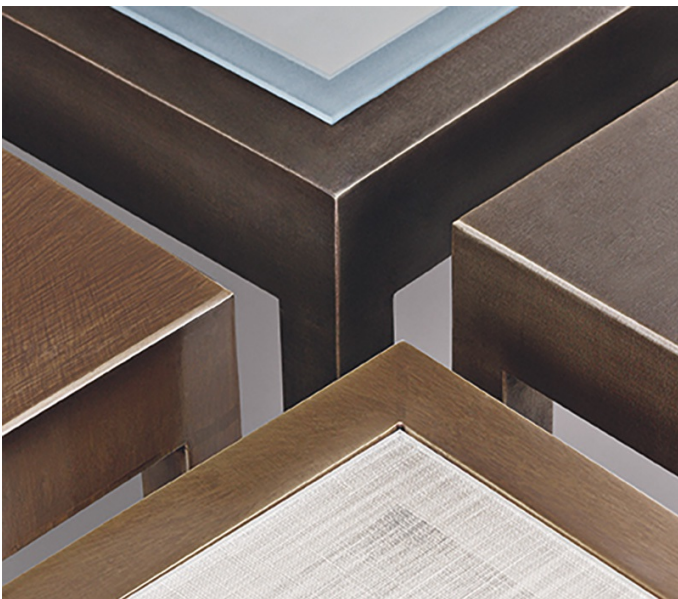

Gong

by Romeo Sozzi

Tables

Gong

by Romeo Sozzi

Tables

Luxury lives in the details

Gong small table has a modern line, obtained thanks to the flexibility of bronze and the union with decorated glass.

The structure is available in bronze or hammered bronze, while the top is in glass or glass with linen inserts.

Gong small table is part of a large family of furniture united by the same aesthetic.

Gong

by Romeo Sozzi
Tables

Dimensions

40 cm
15³/₄"

45 cm
17¹¹/₁₆"

60 cm
23⁵/₈"

45 cm
17¹¹/₁₆"

80 cm
31¹/₂"

45 cm
17¹¹/₁₆"

45 cm
17¹¹/₁₆"

80 cm
31¹/₂"

45 cm
17¹¹/₁₆"

80 cm
31¹/₂"

45 cm
17¹¹/₁₆"

60 cm
23⁵/₈"

45 cm
17¹¹/₁₆"

60 cm
23⁵/₈"