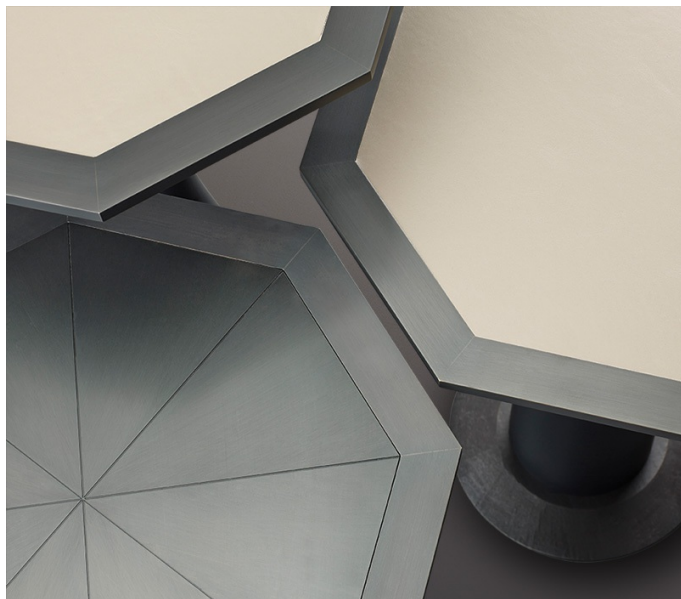

# Ikò

by Romeo Sozzi

Tables

## Geometric flowers

Inspired by the rare White Haze rose, the Ikò small table by Promemoria has a tapered stem in black maple supporting an octagonal corolla in bronze or bronze and leather.

Solid roots in bronzed metal support this geometric flower, original and unique in its style.

## Dimensions

**top e profilo in  
bronzo scuro liscio**  
top and edge in  
smooth dark bronze

**top in pelle con  
profilo in bronzo  
scuro liscio**  
top in leather  
with smooth dark  
bronze edge

**top e profilo in  
bronzo scuro liscio**  
top and edge in  
smooth dark bronze

**top in pelle con  
profilo in bronzo  
scuro liscio**  
top in leather  
with smooth dark  
bronze edge