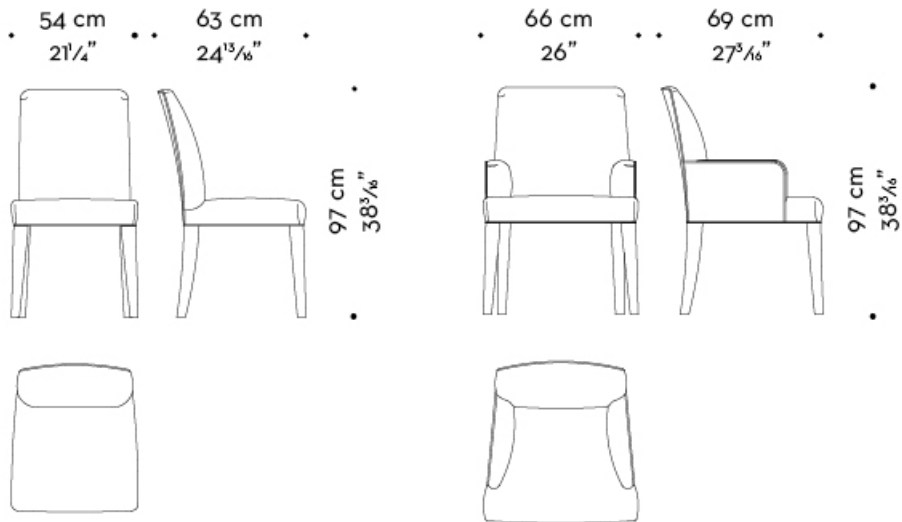

The chair is part of the Isotta seating family.

Isotta

by Romeo Sozzi

Seats

Dimensions

ISOTTA

• 47 cm
18½" • • 59 cm
23¼" •

• 60 cm
23 5/8" • • 63 cm
24 13/16" •

ISOTTA *low backrest chair*

• 47 cm
18½" • • 57 cm
22 1/8" •

ISOTTA *large low backrest chair*

• 66 cm
26" • • 65 cm
25 9/16" •

Isotta

by Romeo Sozzi

Seats

ISOTTA *large*