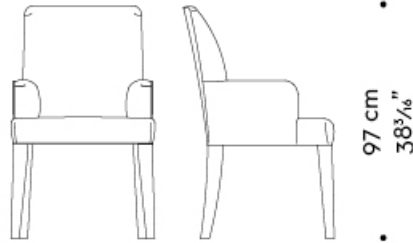

Isotta

by Romeo Sozzi

Seats

Isotta

by Romeo Sozzi

Seats

Please, have a seat

Isotta is a padded dining chair, characterized by a linear style, which enhances the softness of the shapes.

The chair is part of the Isotta seating family.

Isotta

by Romeo Sozzi

Seats

Dimensions

ISOTTA

• 47 cm
18½" • • 59 cm
23¼" •

• 60 cm
23 5/8" • • 63 cm
24 13/16" •

ISOTTA *low backrest chair*

• 47 cm
18½" • • 57 cm
22 1/8" •

ISOTTA *large low backrest chair*

• 66 cm
26" • • 65 cm
25 9/16" •

Isotta

by Romeo Sozzi

Seats

ISOTTA *large*