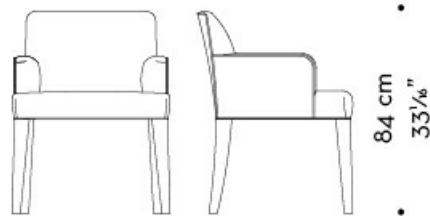

Isotta

by Romeo Sozzi

Seats

Isotta

by Romeo Sozzi

Seats

Please, have a seat

Isotta is a padded dining chair, characterized by a linear style, which enhances the softness of the shapes.

The chair is part of the Isotta seating family.

Isotta

by Romeo Sozzi

Seats

Dimensions

ISOTTA

• 47 cm
18½" • • 59 cm
23¼" •

• 60 cm
23 5/8" • • 63 cm
24 13/16" •

ISOTTA *low backrest chair*

• 47 cm
18½" • • 57 cm
22 1/8" •

ISOTTA *large low backrest chair*

• 66 cm
26" • • 65 cm
25 9/16" •

Isotta

by Romeo Sozzi

Seats

ISOTTA *large*