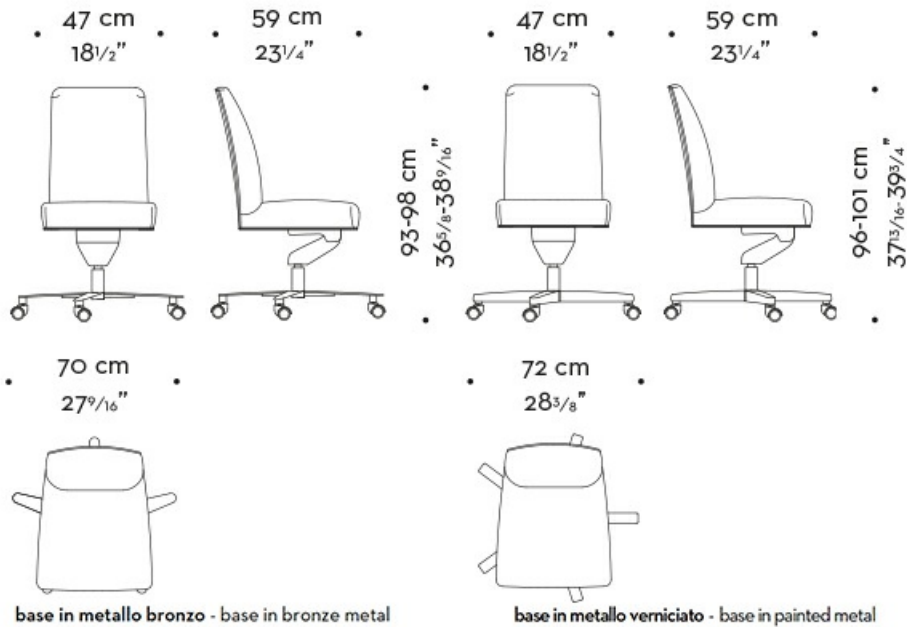

Available with or without armrests and in the Large version, Isotta is completely covered in fabric or leather, with a base in painted metal with wheels.

Available with base covered in leather. The chair is part of the Isotta seating family.

Isotta

by Romeo Sozzi

Seats

Dimensions

ISOTTA

ISOTTA large