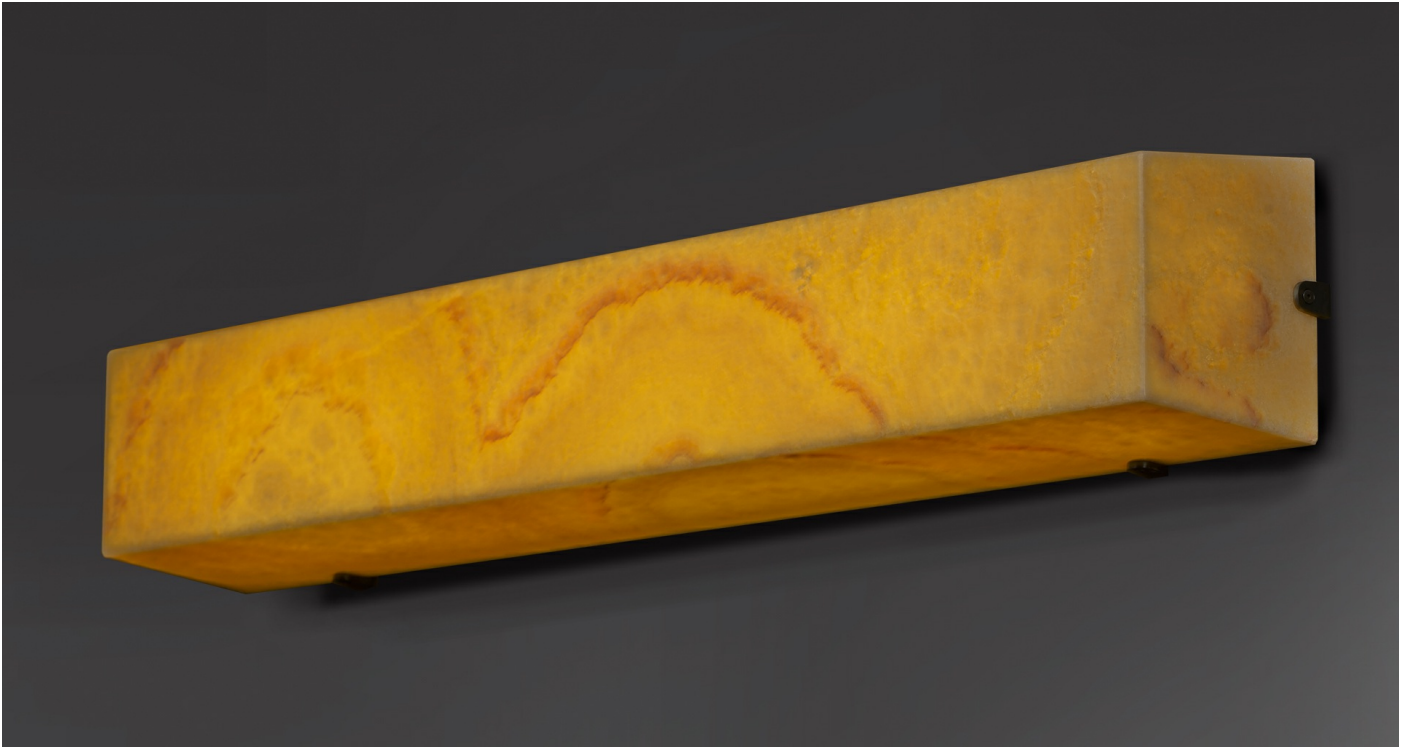

Karina

by Romeo Sozzi

Lamps / Sun Tales / 2013

Karina

by Romeo Sozzi

Lamps / Sun Tales / 2013

Modern lantern

A simple geometry, reminiscent of the far east, which becomes technological thanks to the presence of LED lighting.

Karina is a wall lamp in bronze and onyx, available in two colors - white or gold onyx.

Karina

by Romeo Sozzi
Lamps / Sun Tales / 2013

Dimensions