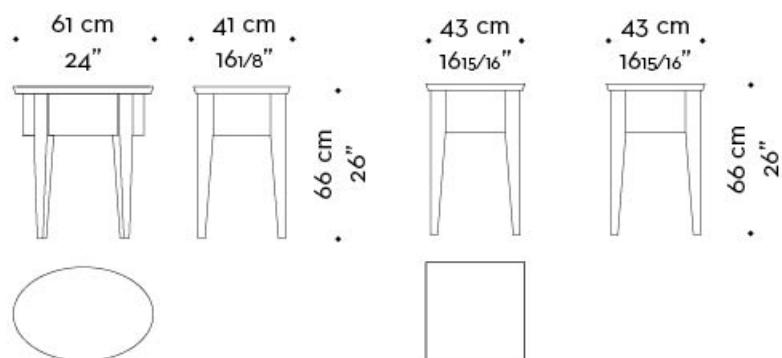

Lierna is a small table and an outdoor console made of Verde Guatemala marble and Bianco di Carrara marble.

Lierna

by Romeo Sozzi

Outdoor

Dimensions

small table

console