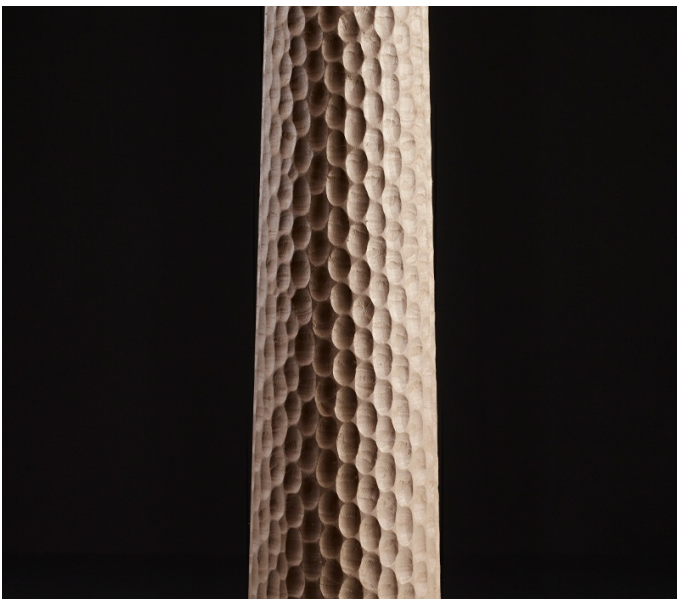

Liocorno

by Romeo Sozzi

Lamps / The Sahel Desert Essence / 2022

Liocorno

by Romeo Sozzi

Lamps / The Sahel Desert Essence / 2022

Handmade sculpture

Liocorno is a floor lamp, dedicated to a mythical creature: the Unicorn. The image of this animal dates back to time immemorial and from East to West, many civilizations fantasized about its existence.

The refinement of materials in the structure of solid natural lime wood carved by hand by our master craftsmen make each Liocorno unique and exclusive: there will never be one like the other.

The piece is characterized by a lucid base in smooth dark bronze and by a dimmerable light switch with the innovative ICOSAEDRO LED technology.

The oval lampshade is made of highly customizable fabric: available in cotton, white or ecru silk, linen, rosé linen or verveine linen with hand-sewn edge.

Liocorno

by Romeo Sozzi

Lamps / The Sahel Desert Essence / 2022