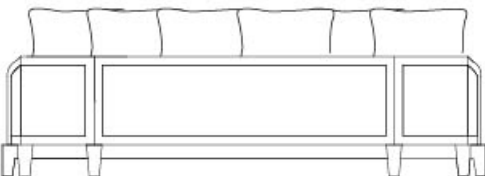

The sofa has a bruno mahogany frame and fabric upholstery, as well as cushions.

Lisandro

by Romeo Sozzi

Sofas & Armchairs / Amaranthine Tales / 2017

Dimensions

Lisandro

by Romeo Sozzi

Sofas & Armchairs / Amaranthine Tales / 2017