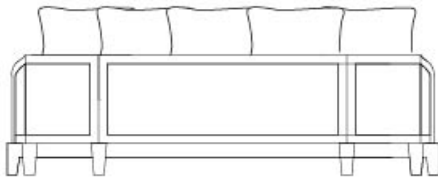

The sofa has a bruno mahogany frame and fabric upholstery, as well as cushions.

Lisandro

by Romeo Sozzi

Sofas & Armchairs / Amaranthine Tales / 2017

Dimensions

Lisandro

by Romeo Sozzi

Sofas & Armchairs / Amaranthine Tales / 2017