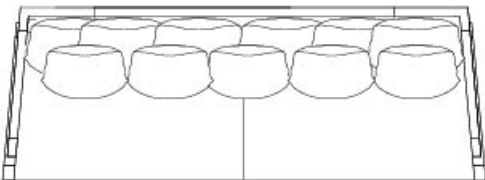

The sofa has a bruno mahogany frame and fabric upholstery, as well as cushions.

Lisandro

by Romeo Sozzi

Sofas & Armchairs / Amaranthine Tales / 2017

Dimensions

Lisandro

by Romeo Sozzi

Sofas & Armchairs / Amaranthine Tales / 2017