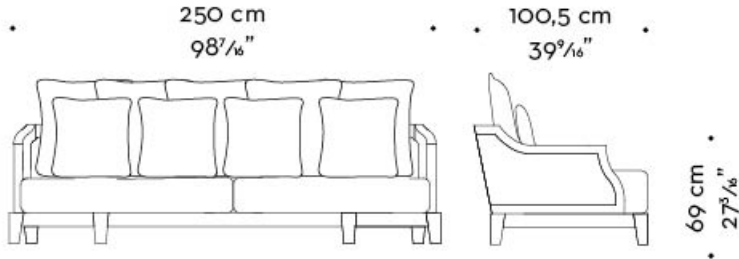

The sofa has a bruno mahogany frame and fabric upholstery, as well as cushions.

Lisandro

by Romeo Sozzi

Sofas & Armchairs / Amaranthine Tales / 2017

Dimensions

Lisandro

by Romeo Sozzi

Sofas & Armchairs / Amaranthine Tales / 2017