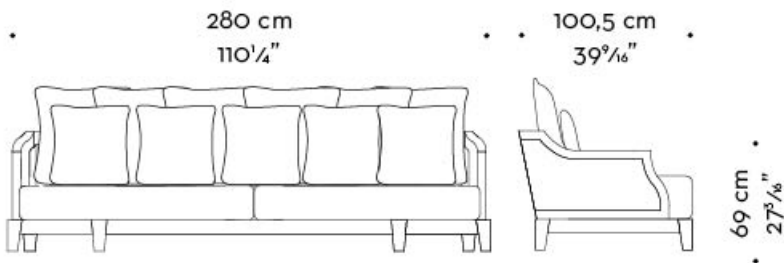

The sofa has a bruno mahogany frame and fabric upholstery, as well as cushions.

Lisandro

by Romeo Sozzi

Sofas & Armchairs / Amaranthine Tales / 2017

Dimensions

Lisandro

by Romeo Sozzi

Sofas & Armchairs / Amaranthine Tales / 2017