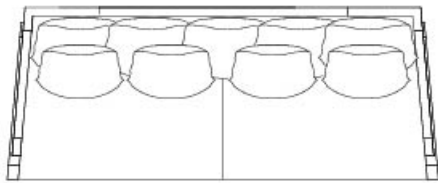

The sofa has a bruno mahogany frame and fabric upholstery, as well as cushions.

Lisandro

by Romeo Sozzi

Sofas & Armchairs / Amaranthine Tales / 2017

Dimensions

Lisandro

by Romeo Sozzi

Sofas & Armchairs / Amaranthine Tales / 2017