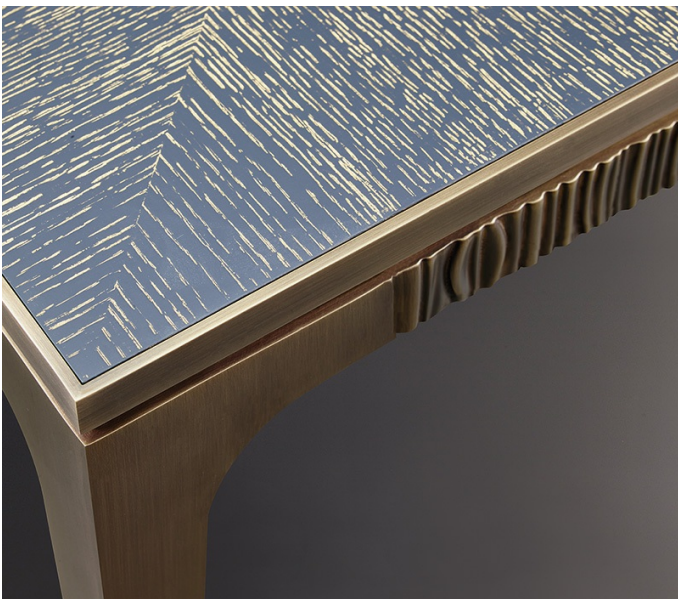

# Lowndes

by David Collins - David Collins Studio

Tables / The London Collection

## English elegance

Lowndes is a small table that belongs to "The London Collection", the result of the collaboration with David Collins Studio and a tribute to the elegance of the most important gardens in London.

The Lowndes small table has a smooth medium bronze structure with details in medium smooth ribbed bronze.

The top is available in inlaid gold brushed stained blue oak, leather and medium smooth bronze.