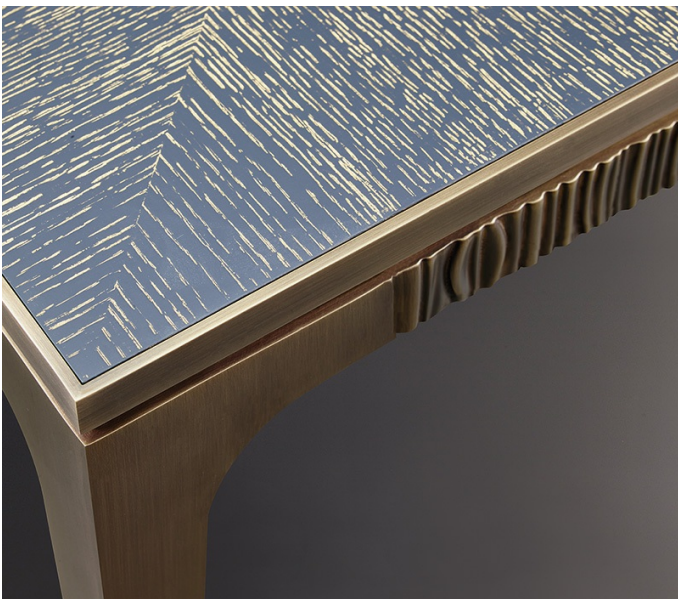

Lowndes

by David Collins - David Collins Studio

Tables / The London Collection

Lowndes

by David Collins - David Collins Studio

Tables / The London Collection

English elegance

Lowndes is a small table that belongs to "The London Collection", the result of the collaboration with David Collins Studio and a tribute to the elegance of the most important gardens in London.

The Lowndes small table has a smooth medium bronze structure with details in medium smooth ribbed bronze.

The top is available in inlaid gold brushed stained blue oak, leather and medium smooth bronze.

Lowndes

by David Collins - David Collins Studio
Tables / The London Collection

Dimensions